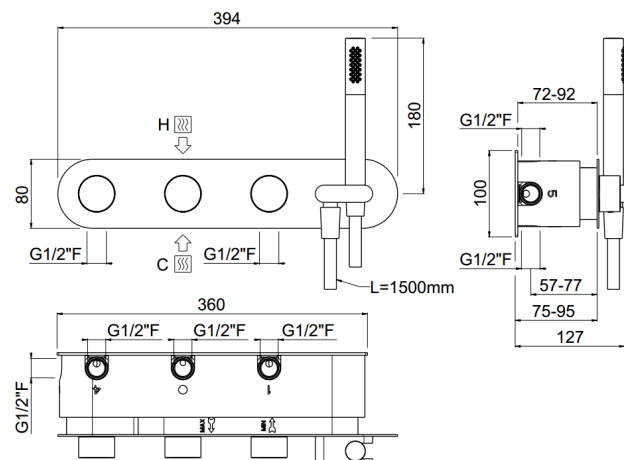

ilTondo

ilTondo 4way mixer
21949/A-CR

TECHNICAL INFORMATION

Concealed horizontal mixer with integrated shower holder, 4 ways, smooth anti-torsion PVC flexible hose and one jet non-limiting inspectable round shower in ABS. Round plate and handles. CHROME

Flow rate:
horizontal 2-3way mixer

FEATURES

double anti-torsion

safe built-in

PICTURE

TECHNICAL DRAWING

SPARE PARTS

ORIC047
2 vie / ways