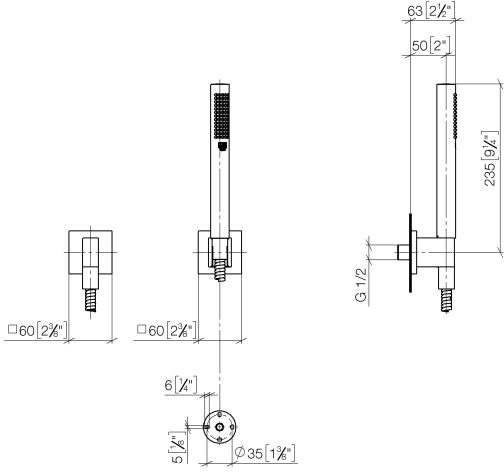

Hand shower set with individual rosettes - Brushed Chrome

IMO

27 808 980

Fits: IMO, MEM, CL.1, CYO

- COMPACT RAIN, max. flow rate 15 l/min (at 3 bar)
- with anti-scale system
- 3/8" shower outlet
- rosette for wall elbow 60 x 60mm
- rosette for shower holder 60 x 60mm
- metal shower hose 1250mm with integrated anti-twist protection
- 1/2" wall elbow
- WRAS 2209005

Recommended miscellaneous

Concealed wall elbow -

35 085 970 90

- max. recess depth 163 mm
- min. recess depth 90 mm

27 808 980

mm [inches]

Flow rate chart

Codes & Standards

DIN 4109

EN 1717

ISO 3822

Scottish Water
Byelaws

UK Water Supply
Regulations

Ü-Zeichen

Hand shower set with individual rosettes - Brushed Chrome

IMO

Hand shower set with individual rosettes - Brushed Chrome

IMO

27 808 980

Spare parts list

Product version up to 6/3/2020

Product version from 6/3/2020

No.	Item Number	Name	Quantity used	Delivery time
	28 450 980-93	Wall elbow - Brushed Chrome	5	10