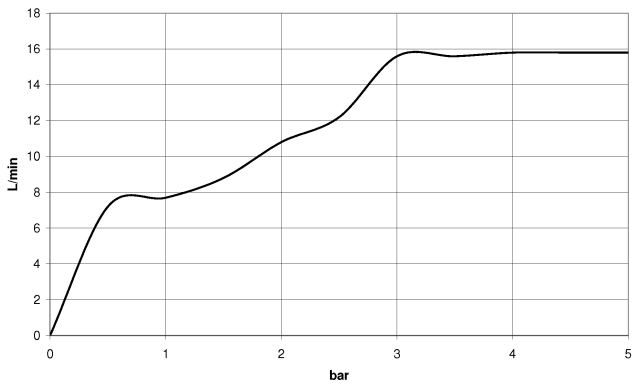

Hand shower set with individual rosettes - Brushed Chrome

IMO

27 808 980

Fits: IMO, MEM, CL.1, CYO

- COMPACT RAIN, max. flow rate 15 l/min (at 3 bar)
- with anti-scale system
- 3/8" shower outlet
- rosette for wall elbow 60 x 60mm
- rosette for shower holder 60 x 60mm
- metal shower hose 1250mm with integrated anti-twist protection
- 1/2" wall elbow
- WRAS 2209005

Recommended miscellaneous

Concealed wall elbow -

35 085 970 90

- max. recess depth 163 mm
- min. recess depth 90 mm

27 808 980

mm [inches]

Flow rate chart

Codes & Standards