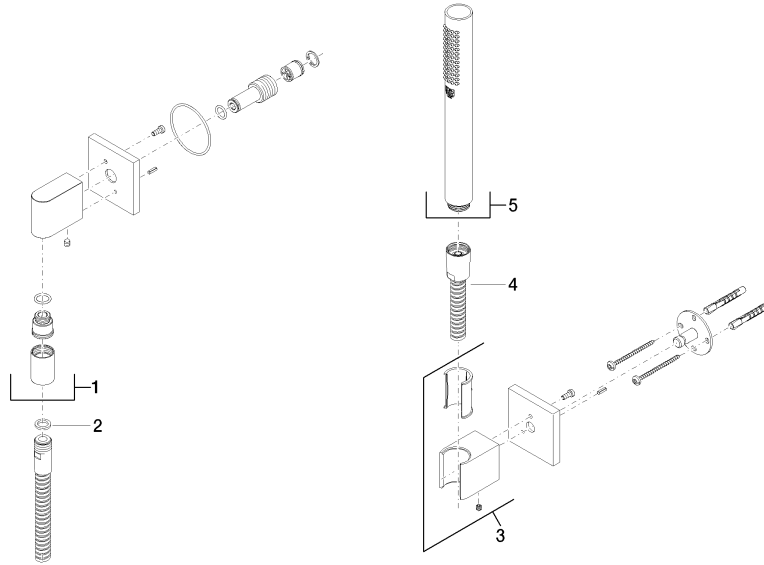

Hand shower set with individual rosettes - Brushed Chrome

IMO

27 808 980

Fits: IMO, MEM, CL.1, CYO

- COMPACT RAIN, max. flow rate 15 l/min (at 3 bar)
- with anti-scale system
- 3/8" shower outlet
- rosette for wall elbow 60 x 60mm
- rosette for shower holder 60 x 60mm
- metal shower hose 1250mm with integrated anti-twist protection
- 1/2" wall elbow
- WRAS 2209005

Recommended miscellaneous

Concealed wall elbow -

35 085 970 90

- max. recess depth 163 mm
- min. recess depth 90 mm

27 808 980

mm [inches]

Flow rate chart

Codes & Standards

DIN 4109

EN 1717

ISO 3822

Scottish Water
Byelaws

UK Water Supply
Regulations

Ü-Zeichen

Hand shower set with individual rosettes - Brushed Chrome

IMO

Hand shower set with individual rosettes - Brushed Chrome

IMO

27 808 980

Spare parts list

Product version up to 6/3/2020

Product version from 6/3/2020

No.	Item Number	Name	Quantity used	Delivery time
	28 450 980-93	Wall elbow - Brushed Chrome	5	10