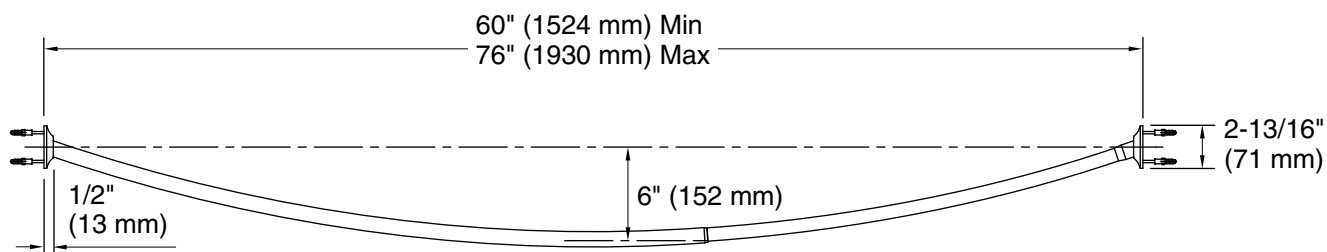

Technical Information

All product dimensions are nominal.

Material: Stainless Steel

Notes

Install this product according to the installation guide.

CAUTION: Risk of personal injury. Do not install these products in any area where they are likely to be used inadvertently as a grab bar or support bar. These products are not designed or intended for use as a grab bar or support bar.