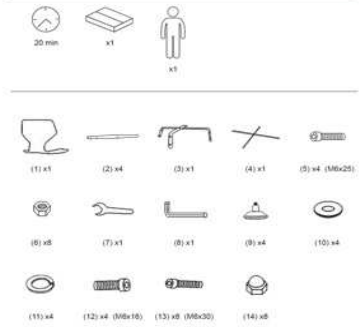

assembly instructions

4

CC0499

CC0499

3

packaging

units per lot	4
cbm (m3) / gross weight (Kg)	0,0388 / 5,875
n° of boxes	1

box 1	1
description	WITHEY Chair natural wood plastic dark green
description box	FULL ITEM
height x width x depth (cm)	54,5 x 58 x 49
cbm (m3) / gross weight (Kg) / net weight (Kg)	0,0388 / 5,875 / 5

box 2	
description	
description box	
height x width x depth (cm)	x x
cbm (m3) / gross weight (Kg) / net weight (Kg)	/ /