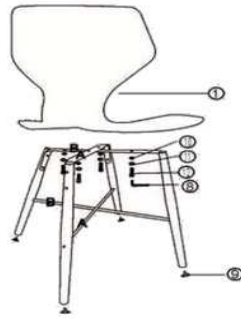

assembly instructions

4

CC0499

CC0499

3

packaging

units per lot	4
cbm (m3) / gross weight (Kg)	0,0388 / 5,875
n° of boxes	1

box 1	1
description	WITHEY Chair natural wood plastic dark green
description box	FULL ITEM
height x width x depth (cm)	54,5 x 58 x 49
cbm (m3) / gross weight (Kg) / net weight (Kg)	0,0388 / 5,875 / 5

box 2	
description	
description box	
height x width x depth (cm)	x x
cbm (m3) / gross weight (Kg) / net weight (Kg)	/ /