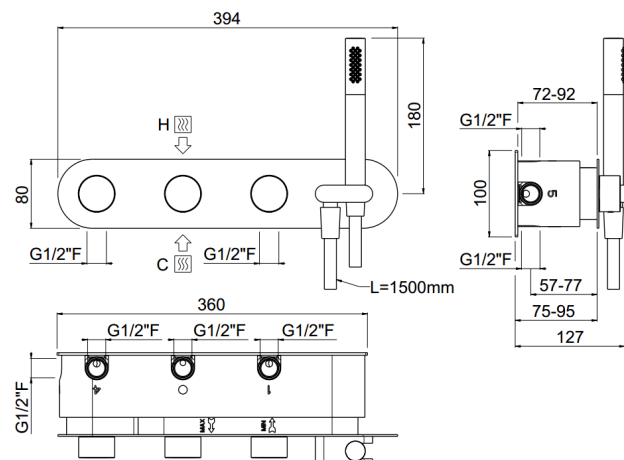

ilTondo

ilTondo 6way mixer
21969/A-CR

TECHNICAL INFORMATION

Concealed horizontal mixer with integrated shower holder, 6 ways, smoot anti-torsion PVC flexible hose and one jet non-limiting inspectable round shower in ABS. Round plate and handles. CHROME

Flow rate:
horizontal 2-3way mixer

FEATURES

double anti-torsion

safe built-in

PICTURE

TECHNICAL DRAWING

SPARE PARTS

ORIC048
3 vie / ways