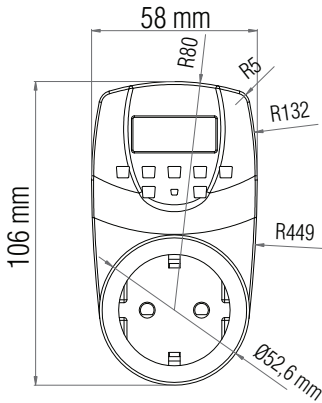

DIGITAL WEEKLY ELECTRONIC TIMER PLUG

Product&Family Code: 108 002 0001

TIMER-2

Technical Data	
Voltage (V)	220-240V
Product Wattage (W)	3500(Max)
Current (A)	7.8(Max)
Programs	20 on/off
Min.Time Interval	1 Minutes
Materials	Plastic
Protection Class	I
IP Rating	20

Technical Drawing

Applications

- Use for indoors and in dry location

Features

- Easy Operation.
- Daily and weekly program.
- One outlet.
- Ideal for reminding you of daily chores
- Rechargeable NiMH battery-used inside(NIMH 1.2V)