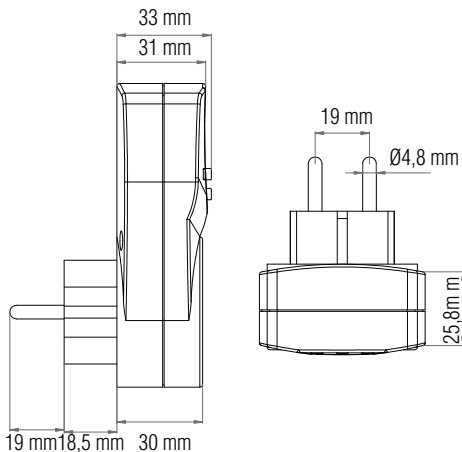

DIGITAL WEEKLY ELECTRONIC TIMER PLUG

Product&Family Code: 108 002 0001

TIMER-2

Technical Data	
Voltage (V)	220-240V
Product Wattage (W)	3500(Max)
Current (A)	7.8(Max)
Programs	20 on/off
Min.Time Interval	1 Minutes
Materials	Plastic
Protection Class	I
IP Rating	20

Technical Drawing

Applications

- Use for indoors and in dry location

Features

- Easy Operation.
- Daily and weekly program.
- One outlet.
- Ideal for reminding you of daily chores
- Rechargeable NiMH battery-used inside(NIMH 1.2V)