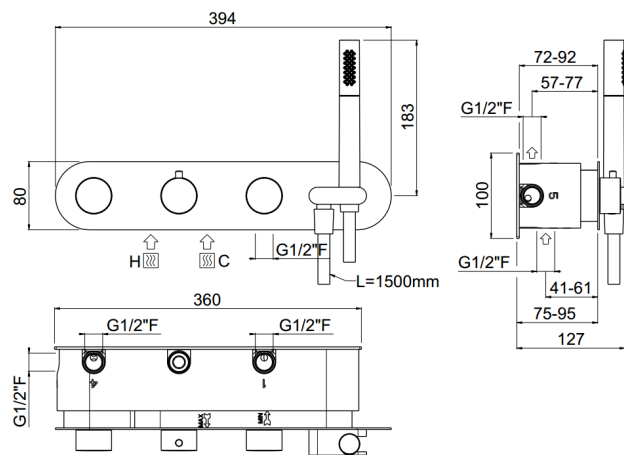

TECHNICAL DRAWING