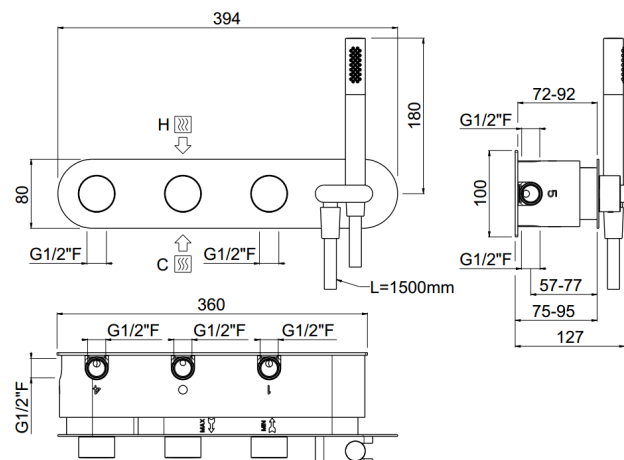

ilTondo

ilTondo 5way mixer
21958/A-CR

TECHNICAL INFORMATION

Concealed horizontal mixer with integrated shower holder, 5 ways, smooth anti-torsion PVC flexible hose and one jet non-limiting inspectable round shower in brass. Round plate and handles. CHROME

Flow rate:
horizontal 2-3way mixer

FEATURES

double anti-torsion

safe built-in

PICTURE

TECHNICAL DRAWING

SPARE PARTS

ORIC047
2 vie / ways