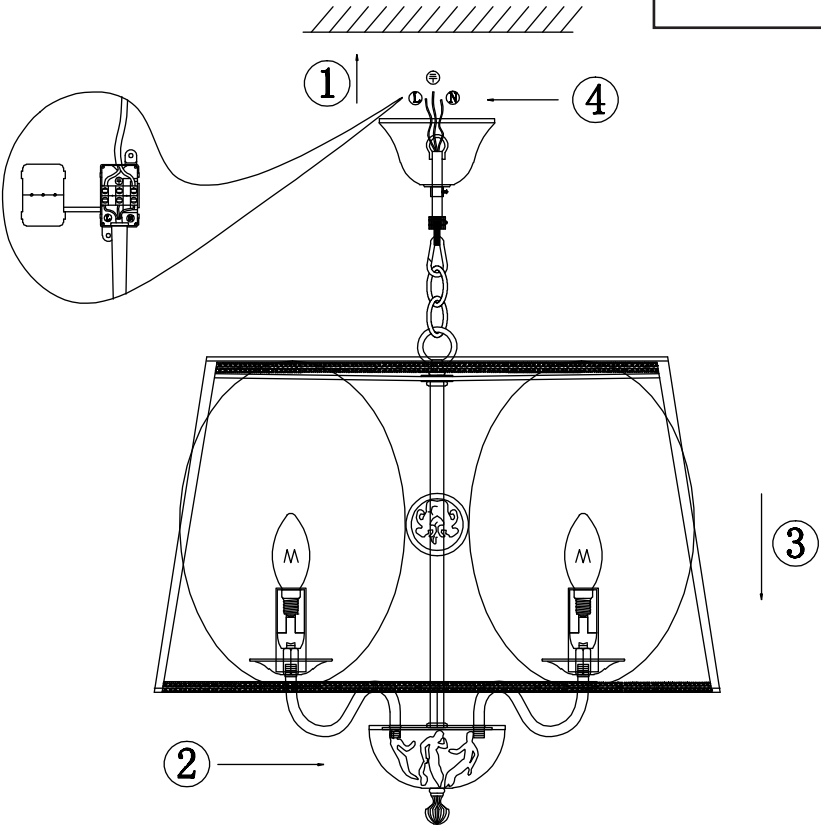

# Instruction

Collection: Elegant  
Series: Letizia  
Model: ARM365-05-R  
Ceiling

  
5 x E14 (40w)

**MAYTONI**  
DECORATIVE LIGHTING

[www.maytoni.de](http://www.maytoni.de)