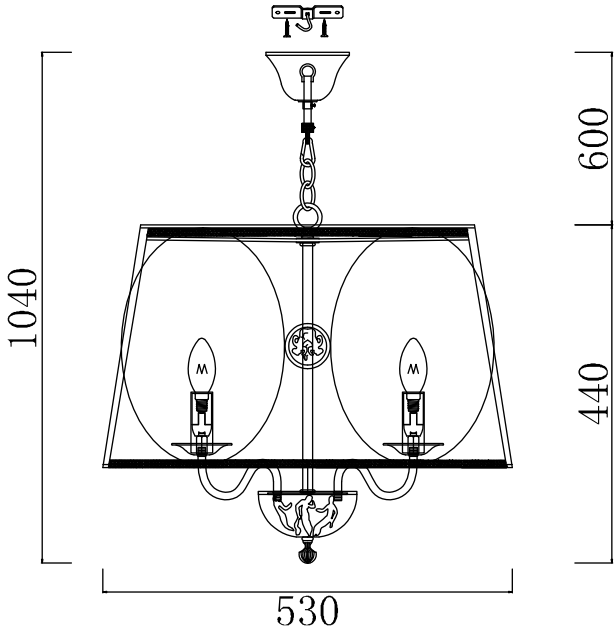

# Instruction

Collection: Elegant  
Series: Letizia  
Model: ARM365-05-R  
Ceiling

  
5 x E14 (40w)

**MAYTONI**  
DECORATIVE LIGHTING

[www.maytoni.de](http://www.maytoni.de)