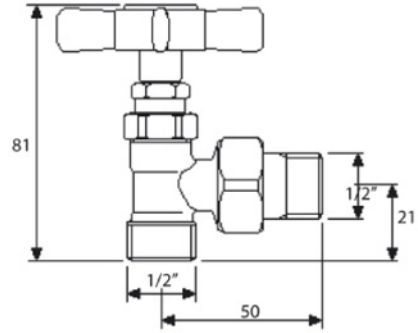

TOWELWARMER Collection	
Code	Description
9080-C 9081-I/N/O/OR 9081-B/ND/R	<b>Piccadilly towel warmer 675x870 mm (1240W - 1067Kcal/h t 50°)</b>  Chrome Incalux, Nickel, Dark Gold, Rose Gold Bronze, Dark Nickel, Copper

Verona - Italy  
 tel. +39 045 8006917  
 fax. +39 045 8020111  
 gentry-home.com

TOWELWARMER Collection	
Code	Description
9127-C 9128-I/N/O/OR 9128-B/ND/R	<b>Valves (pair)</b> Chrome Incalux, Nickel, Dark Gold, Rose Gold Bronze, Dark Nickel, Copper <b>Fittings available</b> 12/14/16 copper 12/14/16 covered
9126	Electrical element complete with thermostatic control