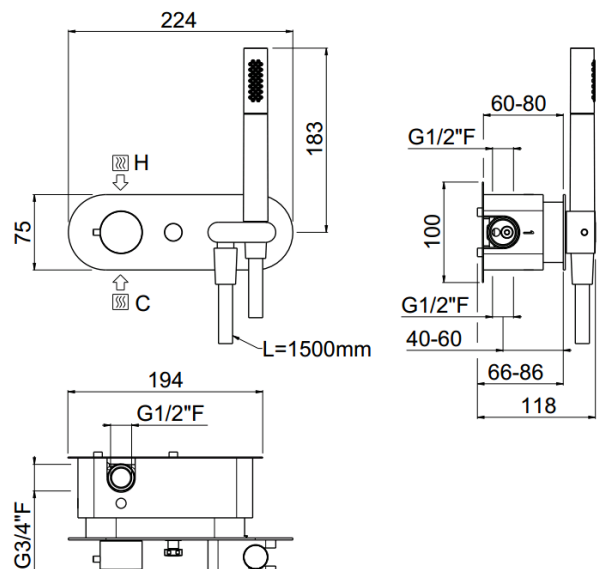

ilTondo

ilTondo 2way progressive single lever mixer
21728/A-CR

TECHNICAL INFORMATION

Concealed horizontal progressive mixer with integrated shower holder, 2 ways with automatic diverter with stop, smoot anti-torsion PVC flexible hose and one jet non-liming inspectable round shower in brass. Round plate, diverter and handle. CHROME

Flow rate:
horizontal 2way progressive

FEATURES

double anti-torsion

safe built-in

PICTURE

TECHNICAL DRAWING

SPARE PARTS

ORIC049