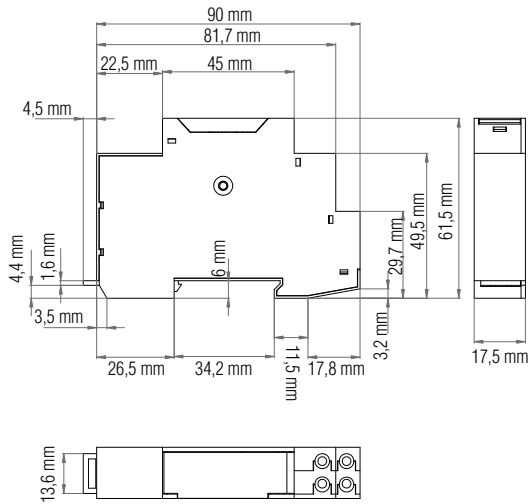

# MECHANICAL DAILY SLIM TIMER

Product&amp;Family Code: 108 003 0001

**TIMER-3**

Technical Data	
Voltage (V)	220-240V
Product Wattage (W)	3500(Max)
Current (A)	16(Max)
Programs	48 on/off
Min.Time Interval	15 Minutes
Materials	Plastic
Protection Class	II
IP Rating	20
Tolerance:	±3 Second / 22° Daylight
Dial-type	Daily, 96 pin

## Technical Drawing