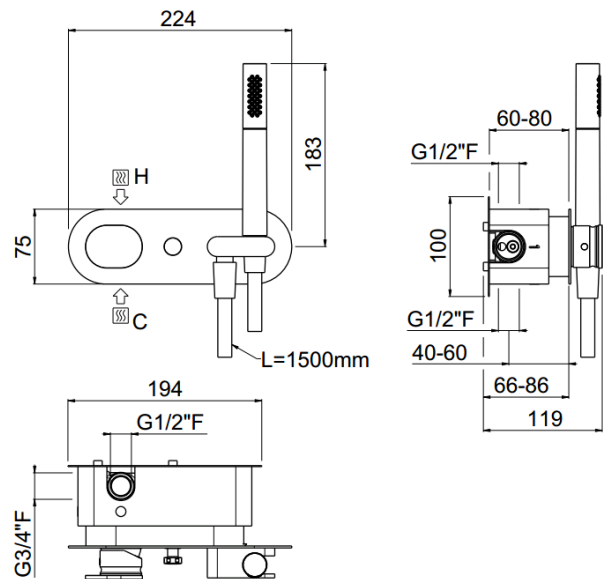

ilTondo

ilTondo 2way single lever mixer
21629/A-CR

TECHNICAL INFORMATION

Concealed horizontal single lever mixer with integrated shower holder, 2 ways with automatic diverter with stop, smoot anti-torsion PVC flexible hose and one jet non-liming round shower in ABS. Round plate, diverter and handle. CHROME

Flow rate:

horizontal 2way single lever

FEATURES

double anti-torsion

safe built-in

PICTURE

TECHNICAL DRAWING

SPARE PARTS