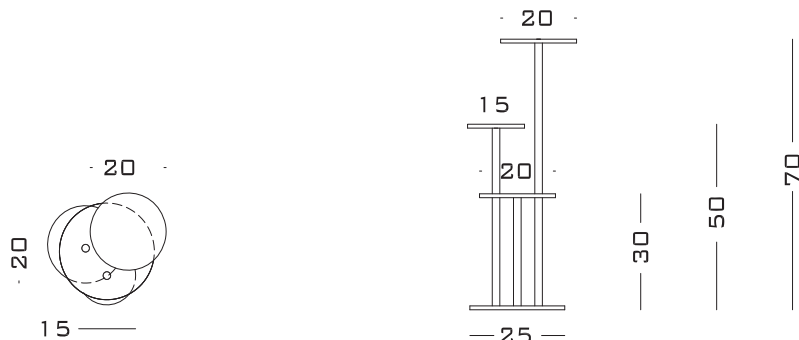

POSSIBLE CUSTOMISATION

- Tray heights
- Tray diameters