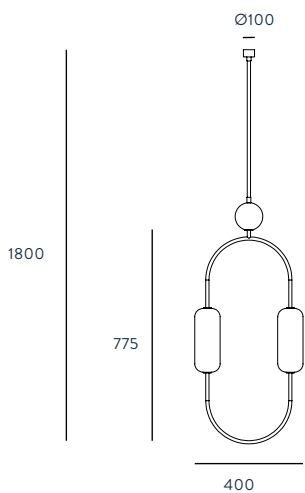

CLIP

DESIGNED BY PEPE FORNAS / 2018

C1265

ACABADOS

METAL	MÁRMOL	CRISTAL (INCLUIDO)
NEGRO MATE	BLANCO	FUME
ORO	VERDE	FUME
NIQUEL	NEGRO	FUME

MATERIALES

ACERO
MÁRMOL
VIDRIO SOPLADO

ESPECIFICACIONES (UE)

BOMBILLA 2 x G9 LED (INCLUIDA)
2 x 5W, 3000 K, 900 LM
220-240 V, 50/60 HZ, IP20, CLASE I

CLASIFICACIÓN ENERGÉTICA

A ++

AMBIENTE EN PÁGINA

07

FINISHES

METAL	MÁRMOL	GLASS (INCLUIDO)
MATT BLACK	WHITE	SMOKED
GOLD	GREEN	SMOKED
SATIN NIKEL	BLACK	SMOKED

MATERIALS

STEEL
MARBLE
BLOWN GLASS

SPECIFICATIONS (UE)

2 x BULB G9 LED (INCLUDED)
2 x 5 W, 3000 K, 900 LM
220-240 V, 50/60 HZ, IP20, CLASS I

ENERGY LABEL

A ++

SHOWN AT PAGE

07