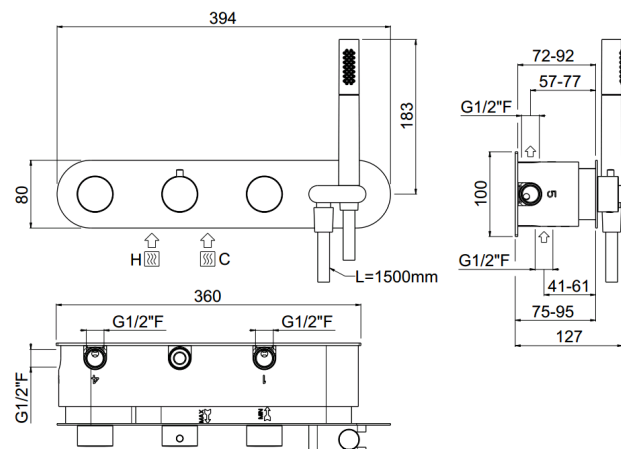

ilTondo

ilTondo 4way thermostatic
21848/A-CR

TECHNICAL INFORMATION

Concealed horizontal thermostatic mixer with integrated shower holder, 4 ways, smoot anti-torsion PVC flexible hose and one jet non-liming inspectable round shower in brass. Round plate and handles. CHROME

Flow rate:
horizontal 2-3way thermostatic

FEATURES

double anti-torsion

safe built-in

PICTURE

TECHNICAL DRAWING

SPARE PARTS

ORIC047
2 vie / ways