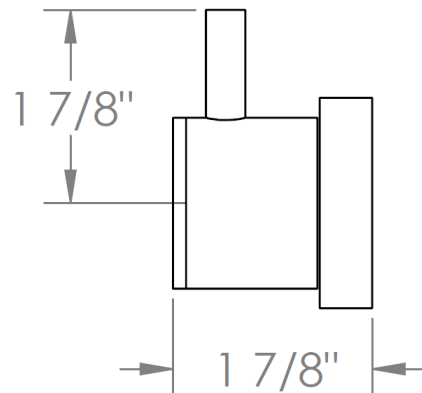

22-WTR2-TIB

Wall Mounted 2-Valve Shower Trim

Includes Alignment Kit

Requires SS-506 concealed rough

WATERMARK DESIGNS 1/29/2019

350 Dewitt Ave Brooklyn NY 11207 USA T 718 257 2800 F 718 257 2144 info@watermark-designs.com