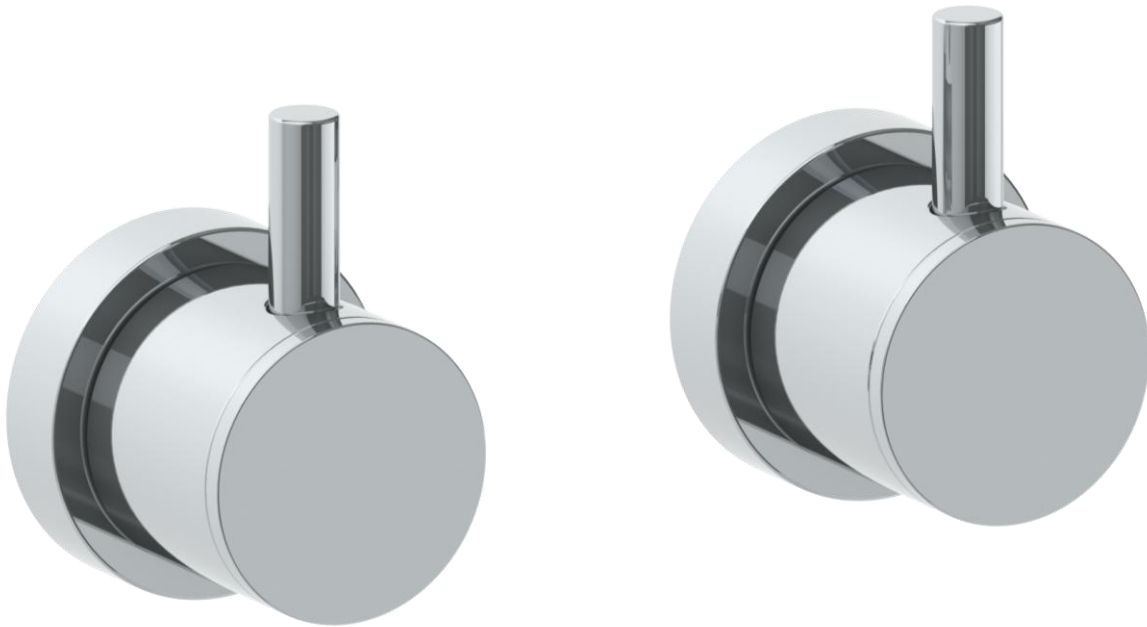

22-WTR2-TIB

Wall Mounted 2-Valve Shower Trim

Includes Alignment Kit

Requires SS-506 concealed rough

WATERMARK DESIGNS 1/29/2019

350 Dewitt Ave Brooklyn NY 11207 USA T 718 257 2800 F 718 257 2144 info@watermark-designs.com