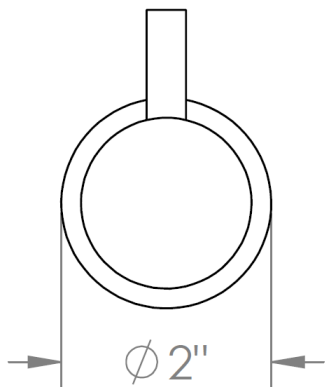

22-WTR2-TIB

Wall Mounted 2-Valve Shower Trim

Includes Alignment Kit

Requires SS-506 concealed rough

WATERMARK DESIGNS 1/29/2019

350 Dewitt Ave Brooklyn NY 11207 USA T 718 257 2800 F 718 257 2144 info@watermark-designs.com