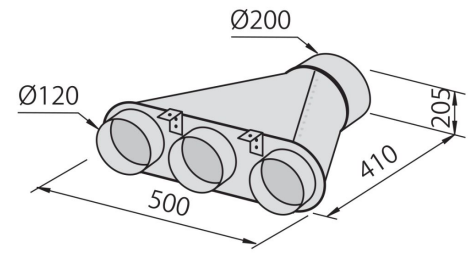

TECHNICAL DATA

OPTIONAL ACCESSORIES

Carbon filter 9700 517

Collector for 2 pipes 2523 000

Collector for 3 pipes 2524 000

Collector for 4 pipes 2525 000

Flexible silencing canalization
9700 602

Flexible silencing canalization
9700 603