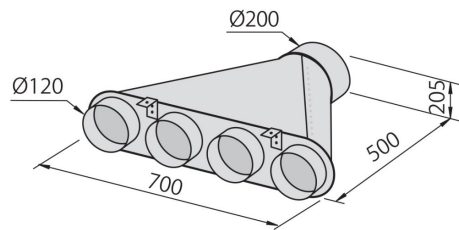

Hood Sunset 2446 090

Hoods

Code: 2446 090

DETAILS

Material Stainless steel + glass

Texture Satin

Chimney height Aspiring mode: 575-995 mm / filtering mode: 645-1065 mm

Energy class A

TECHNICAL DATA

OPTIONAL ACCESSORIES

Carbon filter 9700 517

Collector for 2 pipes 2523 000

Collector for 3 pipes 2524 000

Collector for 4 pipes 2525 000

Flexible silencing canalization
9700 602

Flexible silencing canalization
9700 603