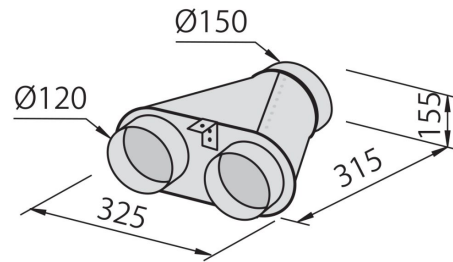

Collector for 2 pipes 2523 000