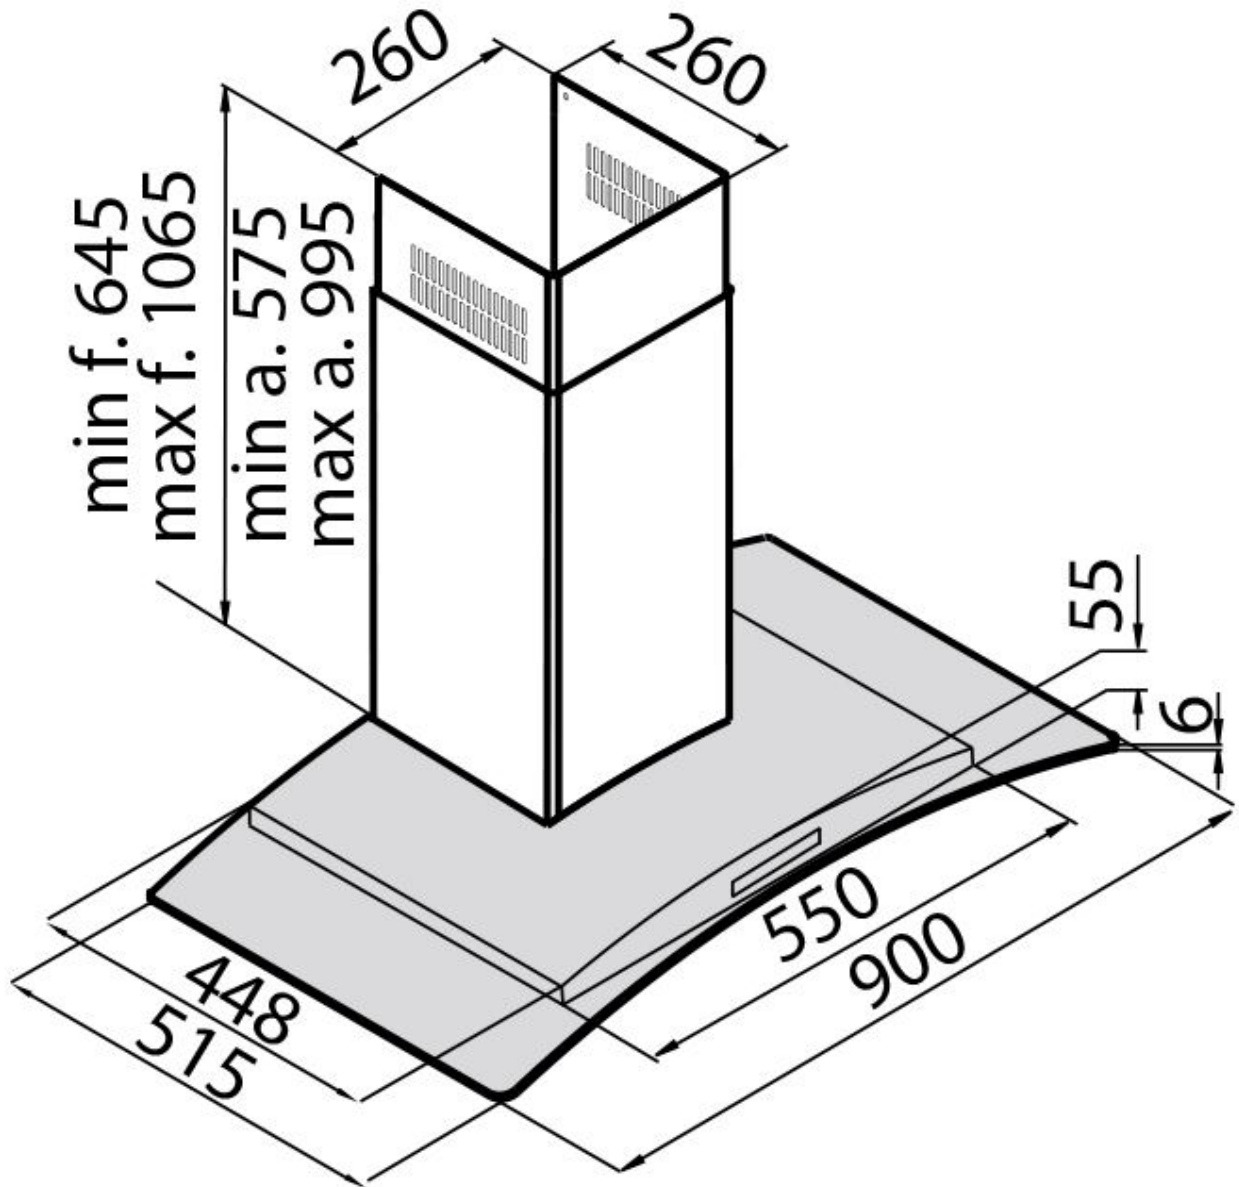

TECHNICAL DATA