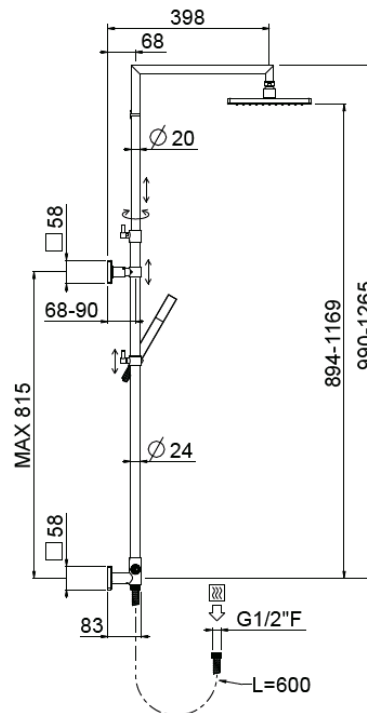

TECHNICAL DRAWING