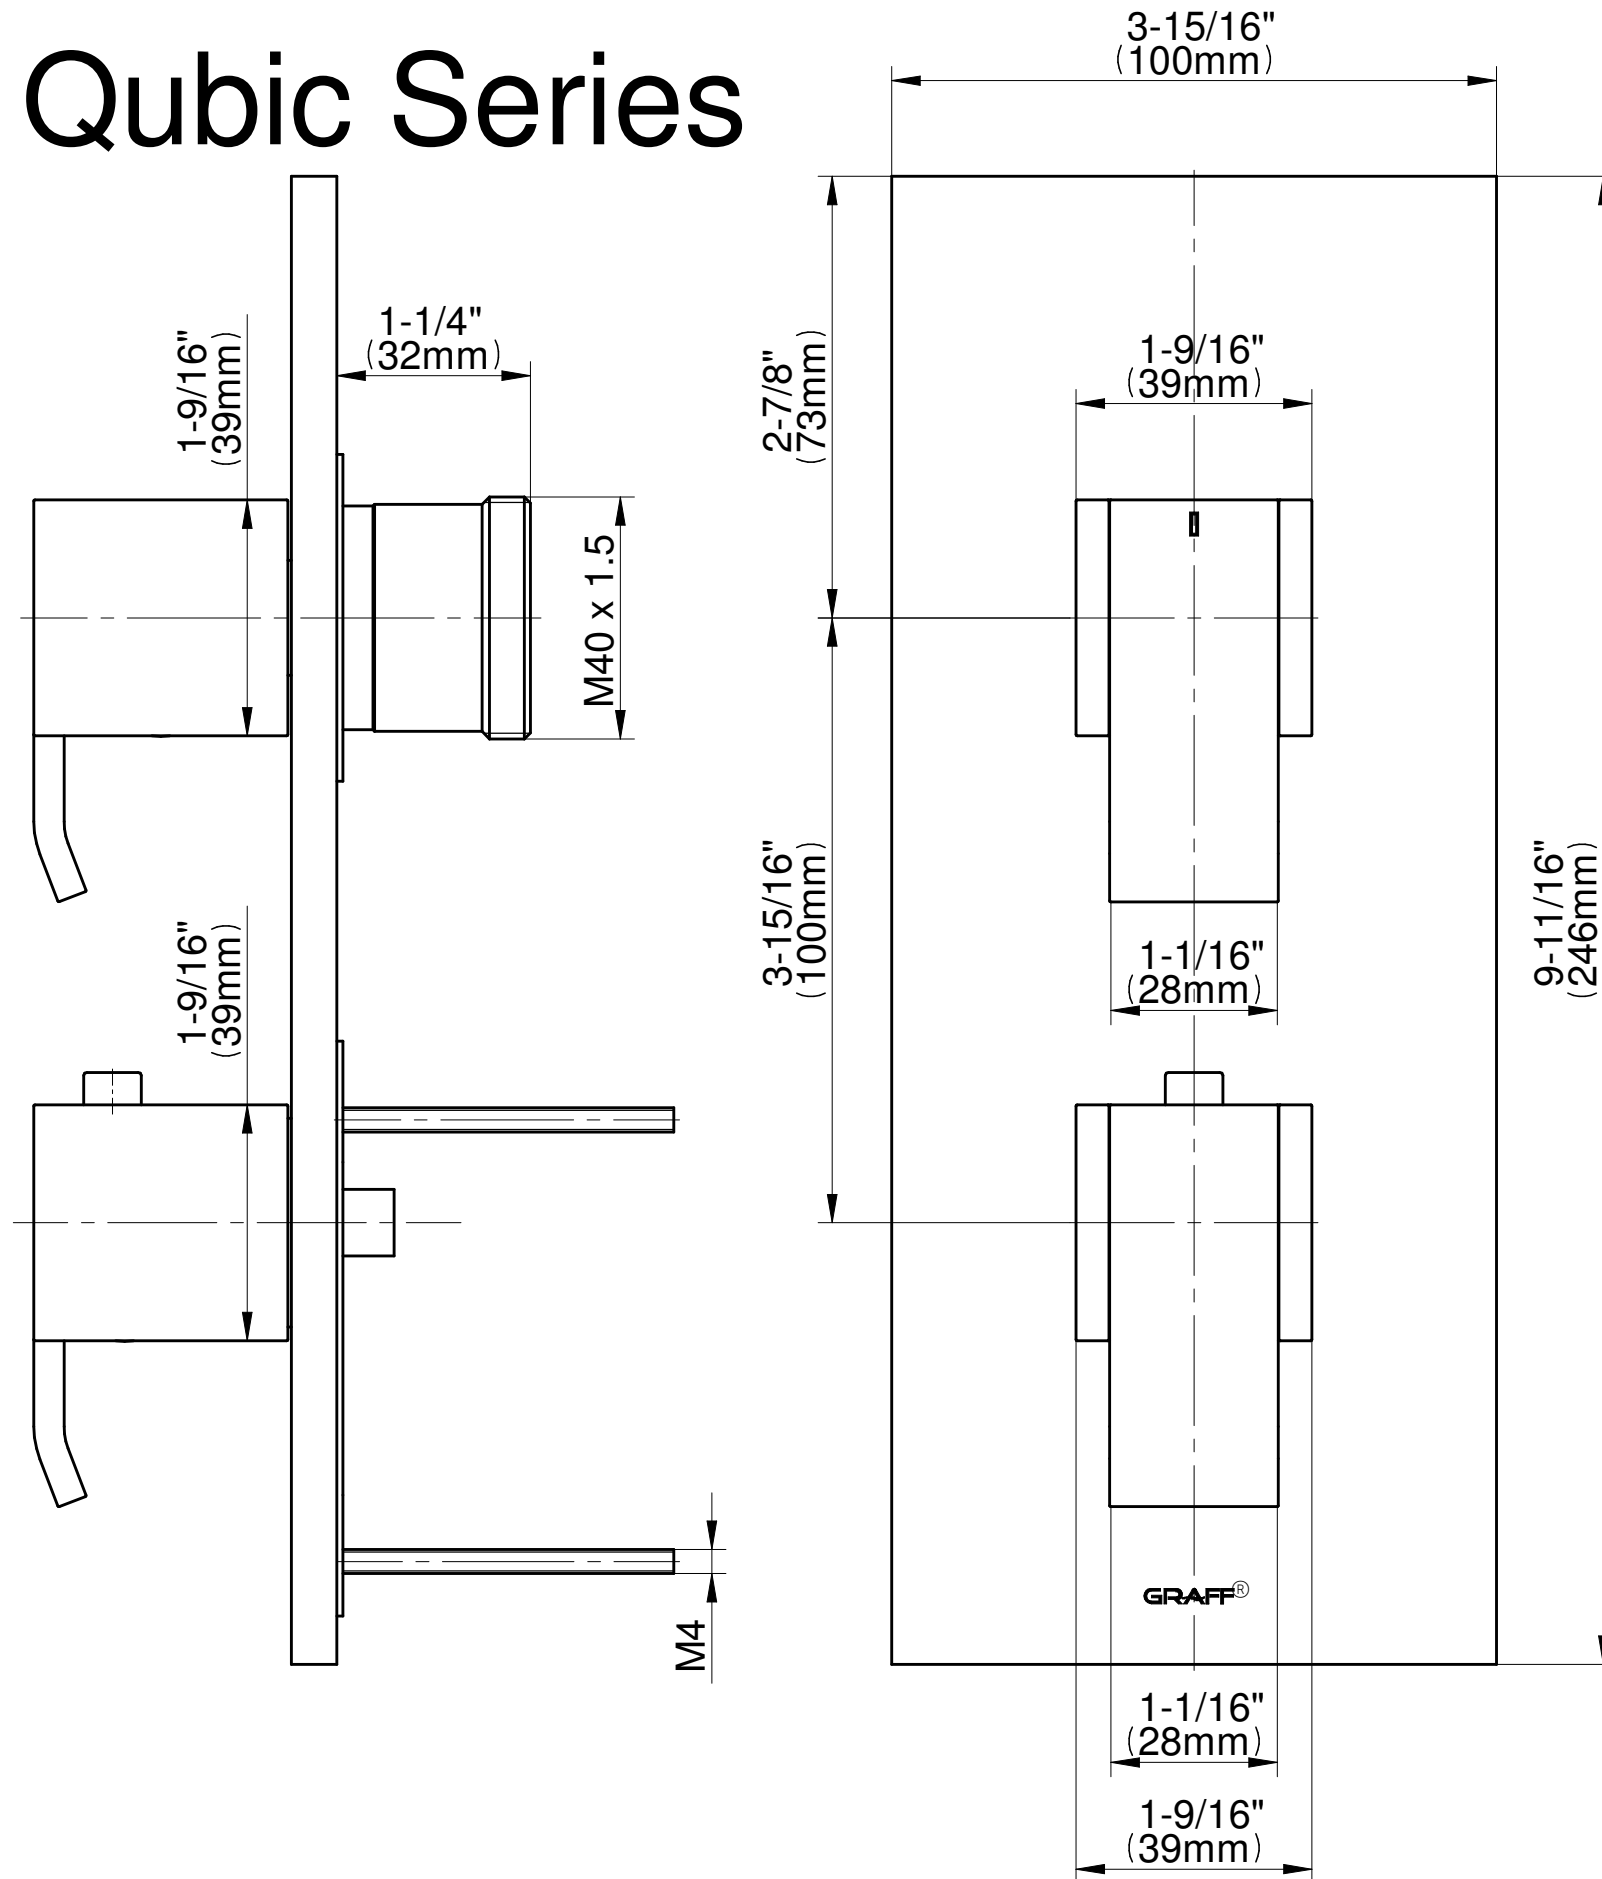

5383600

Qubic Series

GRAFF[®]
CUTTING EDGE DESIGN