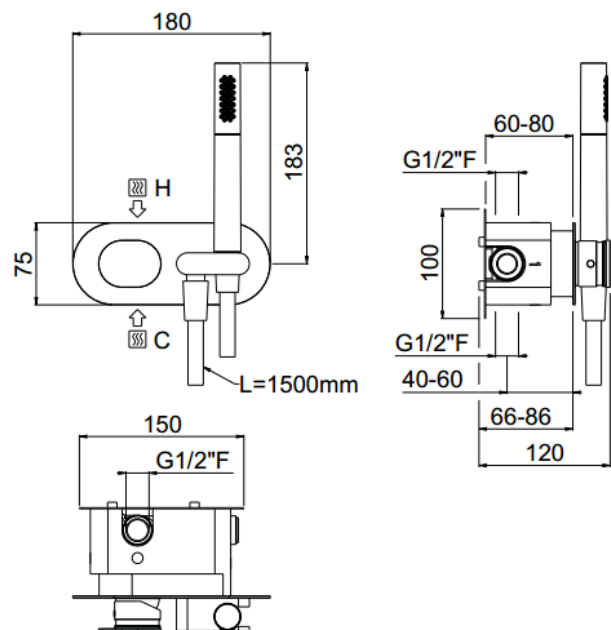

ilTondo

ilTondo 1way single lever mixer
21619/A-CR

TECHNICAL INFORMATION

Concealed horizontal single lever mixer with integrated shower holder, 1 way, smoot anti-torsion PVC flexible hose and one jet non-liming round shower in ABS. Round plate and handle.
CHROME

Flow rate:
horizontal 1way single lever

PICTURE

FEATURES

double anti-torsion

safe built-in

TECHNICAL DRAWING

SPARE PARTS

ORIC033