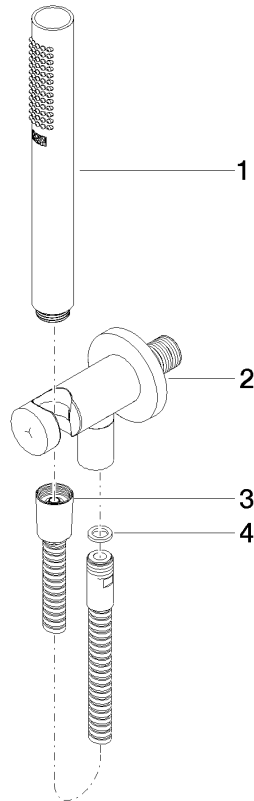

Hand shower set with integrated shower holder - Brushed Chrome

TARA

27 802 660

Fits: TARA, VAIA, META

- COMPACT RAIN, max. flow rate 15 l/min (at 3 bar)
- with anti-scale system
- 3/8" shower outlet
- metal shower hose 1250mm with integrated anti-twist protection
- rosette Ø 60 mm
- 1/2" connection
- WRAS 1912049

27 802 660

Recommended miscellaneous

Concealed wall elbow -

- max. recess depth 163 mm
- min. recess depth 90 mm

35 085 970 90

27 802 660

mm [inches]

Flow rate chart

Product version up to 6/3/2020

Product version from 6/3/2020

Hand shower set with integrated shower holder - Brushed Chrome

TARA

27 802 660

Spare parts list

Product version up to 6/3/2020

Product version from 6/3/2020

No.	Item Number	Name	Quantity used	Delivery time
	90 12 11 152 00-93	shower	4	30