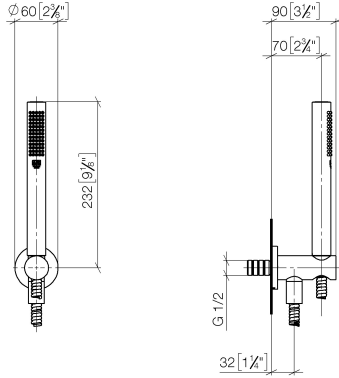

Hand shower set with integrated shower holder - Brushed Chrome

TARA

27 802 660

Fits: TARA, VAIA, META

- COMPACT RAIN, max. flow rate 15 l/min (at 3 bar)
- with anti-scale system
- 3/8" shower outlet
- metal shower hose 1250mm with integrated anti-twist protection
- rosette Ø 60 mm
- 1/2" connection
- WRAS 1912049

27 802 660

Recommended miscellaneous

Concealed wall elbow -

- max. recess depth 163 mm
- min. recess depth 90 mm

35 085 970 90

27 802 660

mm [inches]

Flow rate chart

Codes & Standards

DIN 4109

EN 1717

ISO 3822

Scottish Water
Byelaws

UK Water Supply
Regulations

Ü-Zeichen

Hand shower set with integrated shower holder - Brushed Chrome