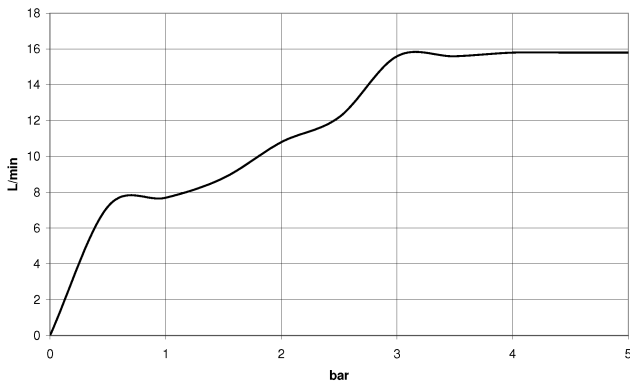

Hand shower set with integrated shower holder - Brushed Chrome

TARA

27 802 660

Fits: TARA, VAIA, META

- COMPACT RAIN, max. flow rate 15 l/min (at 3 bar)
- with anti-scale system
- 3/8" shower outlet
- metal shower hose 1250mm with integrated anti-twist protection
- rosette Ø 60 mm
- 1/2" connection
- WRAS 1912049

27 802 660

Recommended miscellaneous

Concealed wall elbow -

- max. recess depth 163 mm
- min. recess depth 90 mm

35 085 970 90

27 802 660

mm [inches]

Flow rate chart