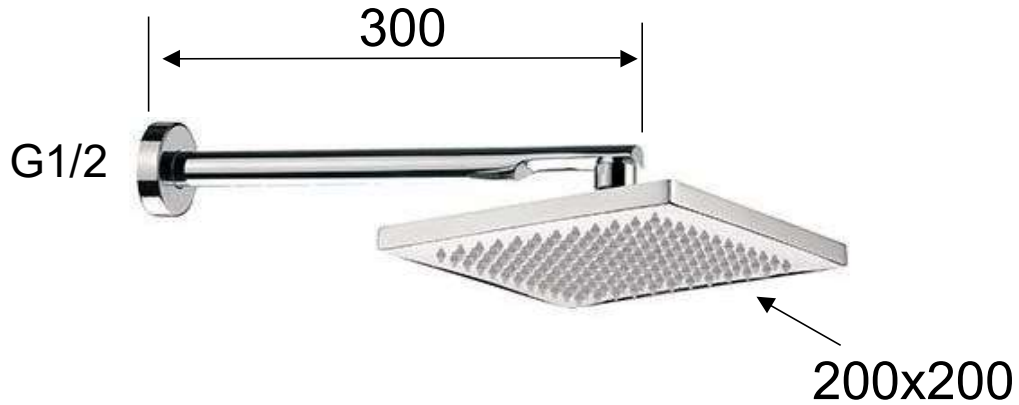

DANIEL

SCHEDA TECNICA TECHNICAL FEATURES

ART. COD.

TA615ZO

MATERIALI / MATERIALS

OTTONE CROMATO / CHROME PLATED BRASS

CROMATURA / CHROME PLATING

UNI EN 248