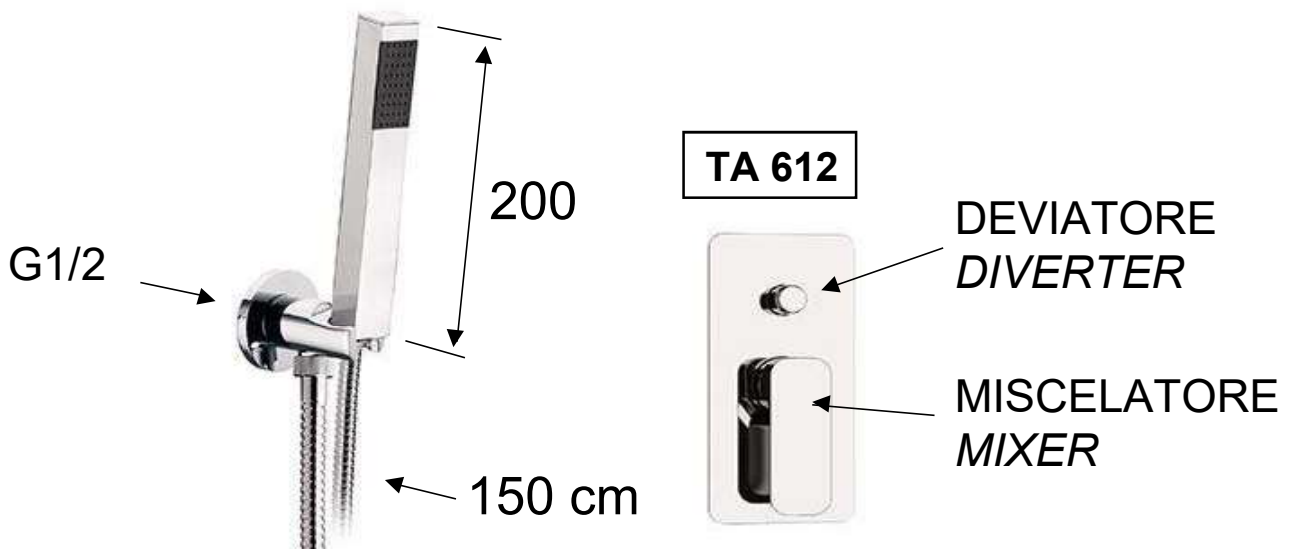

DANIEL

SCHEDA TECNICA TECHNICAL FEATURES

ART. COD.

TA615ZO

MATERIALI / MATERIALS

OTTONE CROMATO / CHROME PLATED BRASS

CROMATURA / CHROME PLATING

UNI EN 248