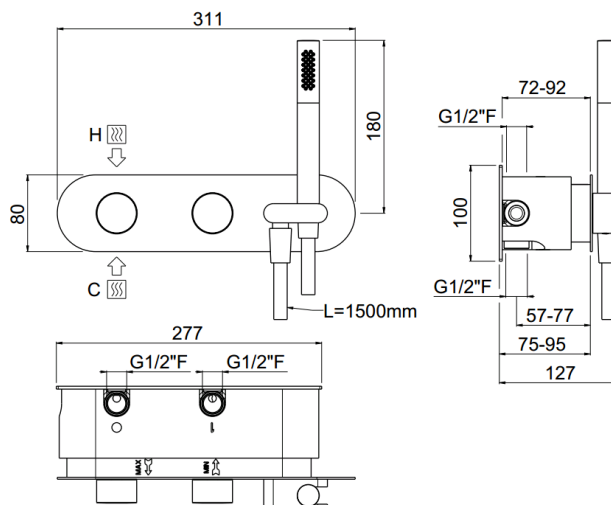

built-in

Built-in part 3way mixer with duplex
W21939CR

TECHNICAL INFORMATION

Concealed part of built-in horizontal progressive mixer with integrated shower holder, 3 ways. CHROME

Flow rate:
horizontal 2-3way mixer

PICTURE

SPARE PARTS

ORIC050
3 vie / ways

ORIC053
T°

FEATURES

safe built-in

TECHNICAL DRAWING

FINISHINGS