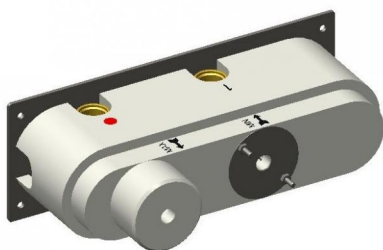

built-in

Built-in part 3way mixer with duplex
W21939CR

TECHNICAL INFORMATION

Concealed part of built-in horizontal progressive mixer with integrated shower holder, 3 ways. CHROME

Flow rate:
horizontal 2-3way mixer

PICTURE

SPARE PARTS

ORIC050
3 vie / ways

ORIC053
T°

FEATURES

safe built-in

TECHNICAL DRAWING

FINISHINGS