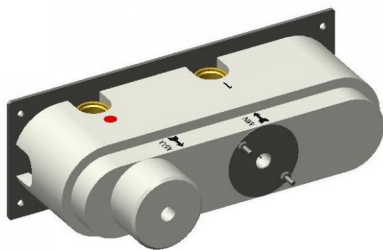

built-in

Built-in part 2way mixer with duplex
W21929CR

TECHNICAL INFORMATION

Concealed part of built-in horizontal progressive mixer with integrated shower holder, 2 ways. CHROME

Flow rate:
horizontal 2-3way mixer

PICTURE