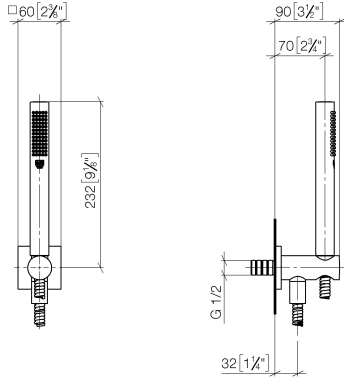

Hand shower set with integrated shower holder - Dark Chrome

IMO

27 802 970

Fits: IMO, MEM, CL.1, CYO

- COMPACT RAIN, max. flow rate 15 l/min (at 3 bar)
- with anti-scale system
- 3/8" shower outlet
- metal shower hose 1250mm with integrated anti-twist protection
- rosette 60 x 60 mm
- 1/2" connection
- WRAS 1912049

27 802 970

Recommended miscellaneous

Concealed wall elbow -

- max. recess depth 163 mm
- min. recess depth 90 mm

35 085 970 90

27 802 970

mm [inches]

Flow rate chart