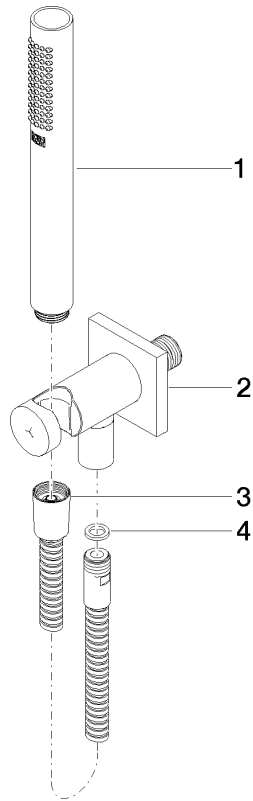

Hand shower set with integrated shower holder - Dark Chrome

IMO

27 802 970

Fits: IMO, MEM, CL.1, CYO

- COMPACT RAIN, max. flow rate 15 l/min (at 3 bar)
- with anti-scale system
- 3/8" shower outlet
- metal shower hose 1250mm with integrated anti-twist protection
- rosette 60 x 60 mm
- 1/2" connection
- WRAS 1912049

Intrinsic protection against back flow.

	Dark Chrome	27 802 970-19
	Chrome	27 802 970-00
	Chrome	27 802 970-00 0010
	Brushed Platinum	27 802 970-06 0010
	Brushed Platinum	27 802 970-06
	Platinum	27 802 970-08 0010
	Platinum	27 802 970-08
	Dark Chrome	27 802 970-19 0010
	Brushed Light Gold	27 802 970-27
	Brushed Light Gold	27 802 970-27 0010
	Brushed Durabass (23kt Gold)	27 802 970-28 0010
	Brushed Durabass (23kt Gold)	27 802 970-28
	Matte Black	27 802 970-33
	Matte Black	27 802 970-33 0010
	Brushed Champagne (22kt Gold)	27 802 970-46 0010
	Brushed Champagne (22kt Gold)	27 802 970-46
	Champagne (22kt Gold)	27 802 970-47
	Champagne (22kt Gold)	27 802 970-47 0010
	Brushed Chrome	27 802 970-93
	Brushed Chrome	27 802 970-93 0010
	Brushed Dark Platinum	27 802 970-99 0010
	Brushed Dark Platinum	27 802 970-99

27 802 970

Recommended miscellaneous

Concealed wall elbow -

- max. recess depth 163 mm
- min. recess depth 90 mm

35 085 970 90

27 802 970

mm [inches]

Flow rate chart

LGA_29

Hand shower set with integrated shower holder - Dark Chrome

IMO

27 802 970

Spare parts list