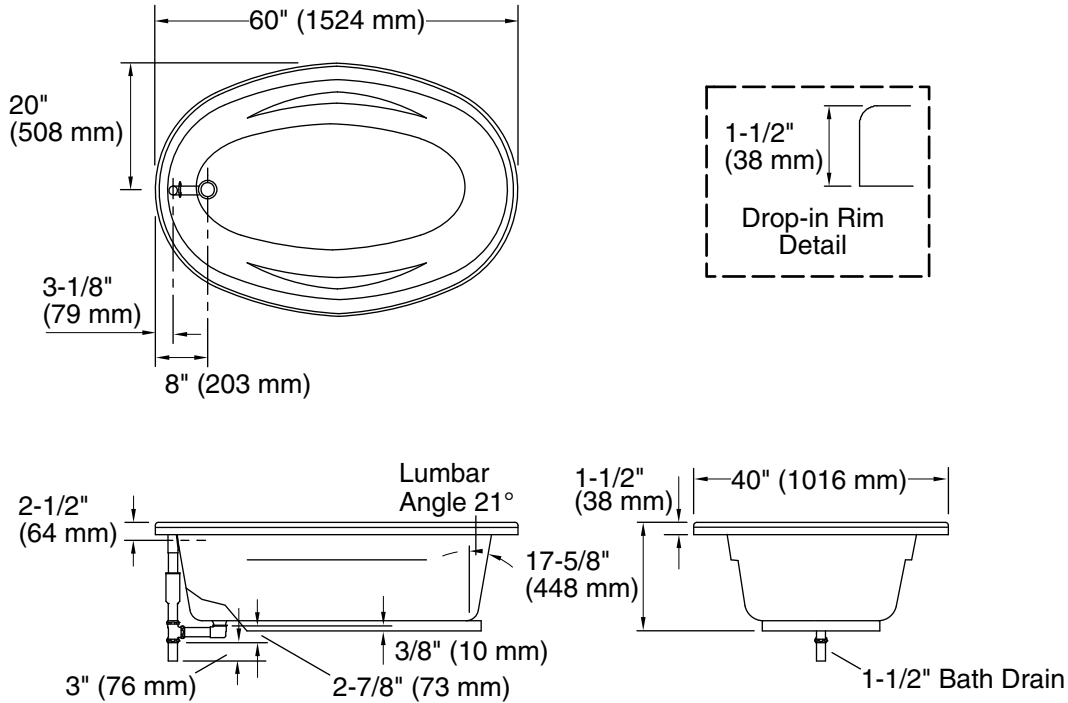

Features

- Oval-shaped basin creates a graceful and spacious bathing experience.
- Molded armrests offer extra comfort while bathing.
- End drain.
- Integral lumbar support and armrests for comfort.
- 60" (1524 mm) x 40" (1016 mm) x 17-5/8" (448 mm)

| Color | Code | Description |
|--|------|-------------|
|  | 0 | White |
|  | 96 | Biscuit |
|  | 47 | Almond |

No change in measurements if connected with drain illustrated. (K-11677)

Technical Information

All product dimensions are nominal.

| | |
|---------------------|---|
| Installation: | Drop-in |
| Drain location: | End |
| Basin area, bottom: | 46" x 19" (1168 mm x 483 mm) |
| Basin area, top: | 55" x 29" (1397 mm x 737 mm) |
| Weight: | 46 lbs (20.9 kg) |
| Minimum floor load: | 31 lbs/ft ² (151.4 kg/m ²) |
| Water depth: | 14" (356 mm) |
| Water capacity: | 54 gal (204.4 L) |
| Template: | Drop-in, 114859-7, required, included |

Notes

Measure your actual product for rough-in details.

Install this product according to the installation instructions.

The hot water supply should be 70% of the capacity of the bath or greater. Installations will vary.