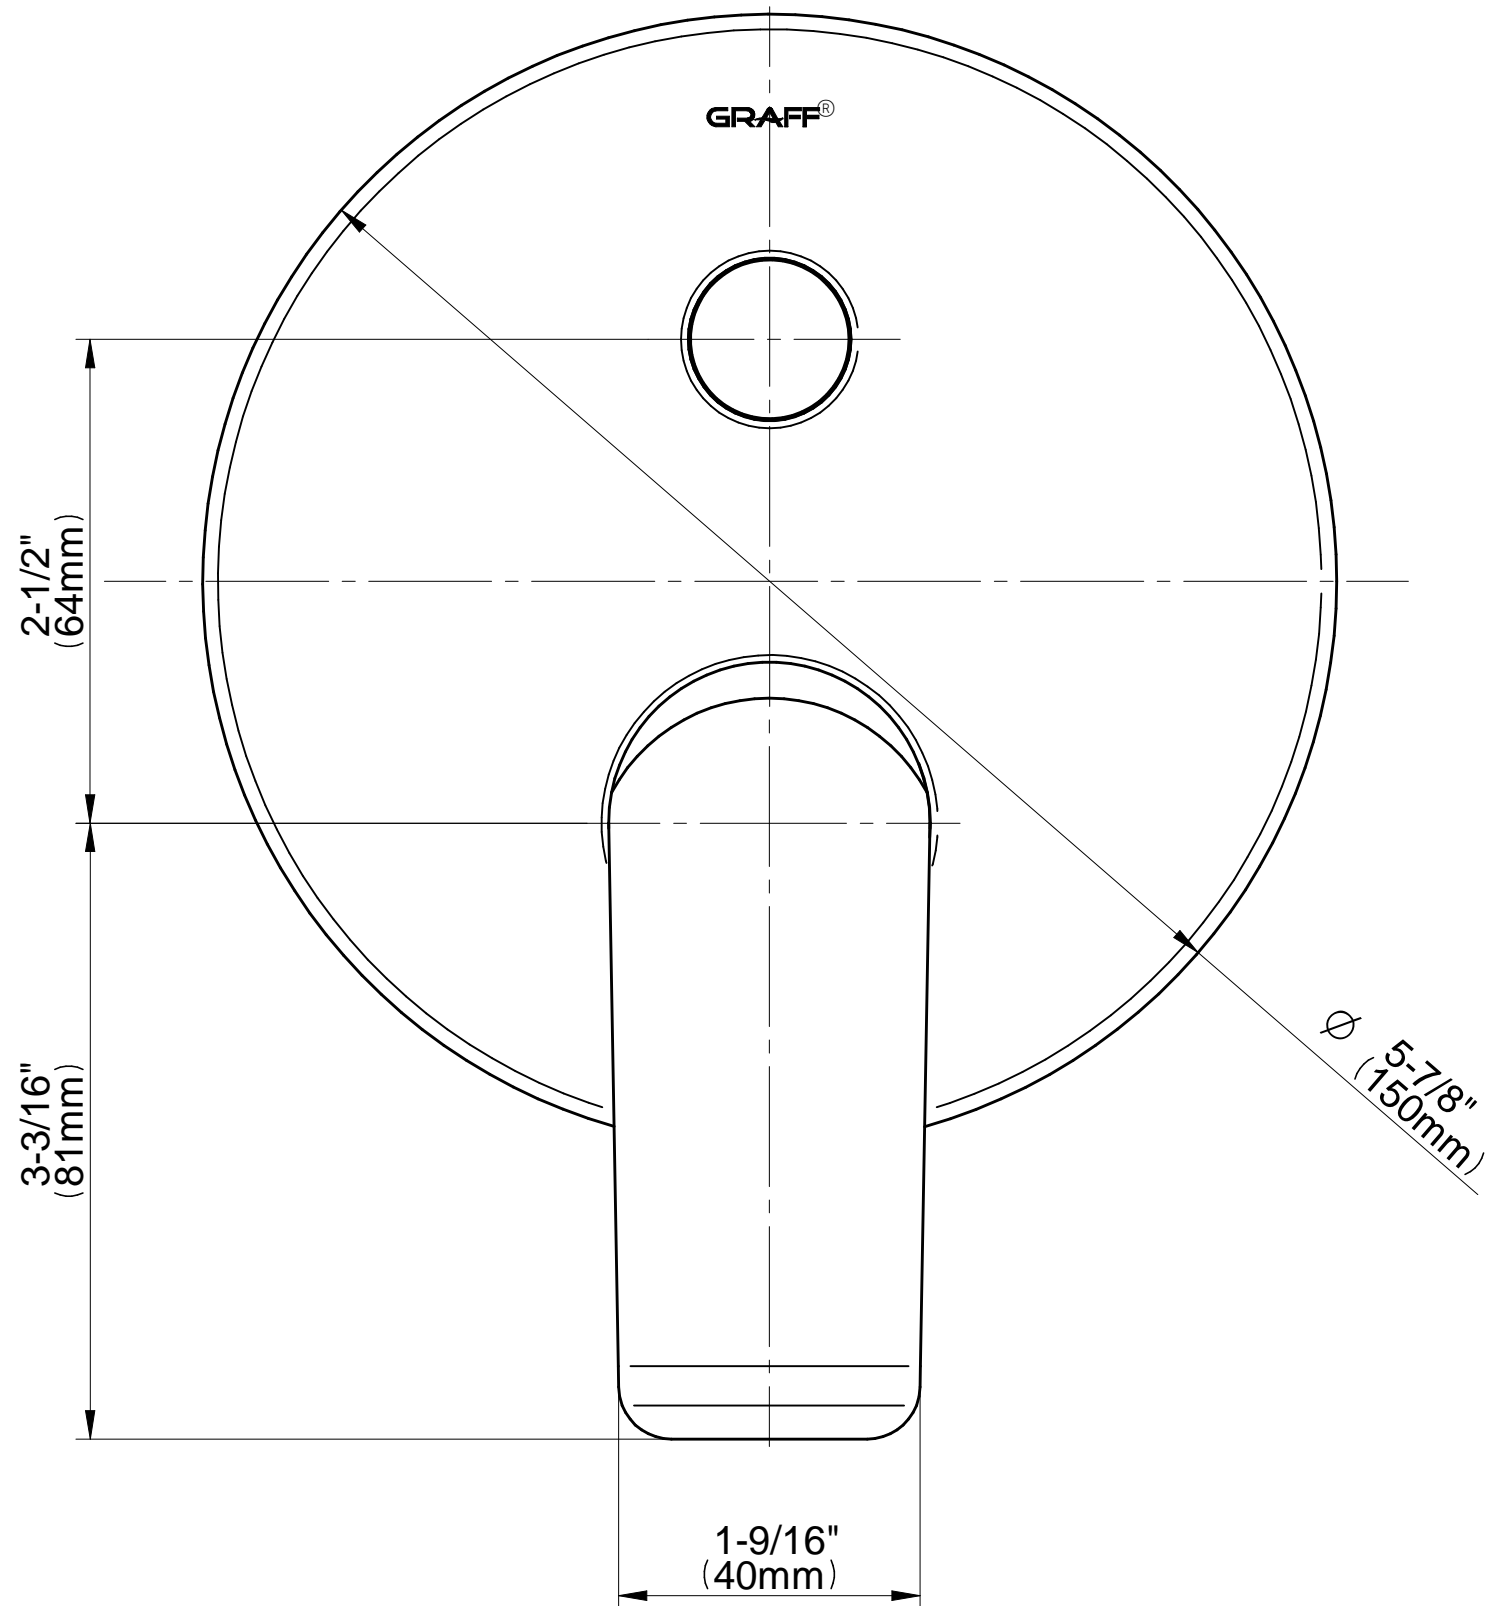

5193600

Java Series

Rough 5193900

GRAFF[®]
CUTTING EDGE DESIGN