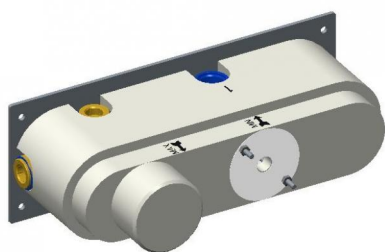

built-in

Built-in part 3way thermostatic with duplex
W21839CR

TECHNICAL INFORMATION

Concealed part of built-in horizontal thermostatic mixer with integrated shower holder, 3 ways. CHROME

Flow rate:

horizontal 2-3way thermostatic

PICTURE

SPARE PARTS

ORIC048
3 vie / ways

ORIC046
T°

FEATURES

safe built-in

TECHNICAL DRAWING

FINISHINGS