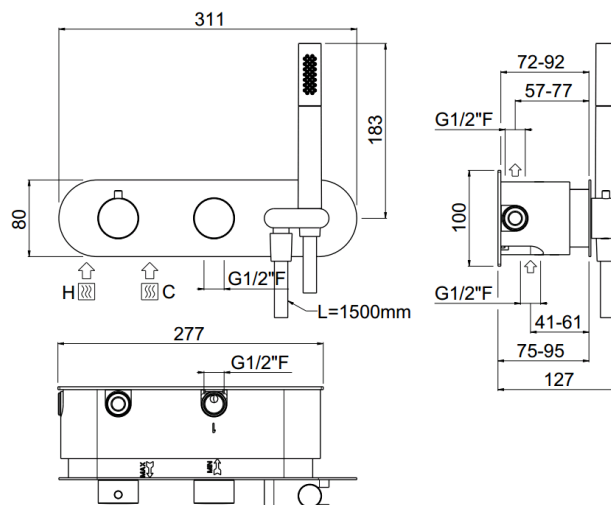

built-in

Built-in part 3way thermostatic with duplex
W21839CR

TECHNICAL INFORMATION

Concealed part of built-in horizontal thermostatic mixer with integrated shower holder, 3 ways. CHROME

Flow rate:

horizontal 2-3way thermostatic

PICTURE

SPARE PARTS

ORIC048
3 vie / ways

ORIC046
T°

FEATURES

safe built-in

TECHNICAL DRAWING

FINISHINGS