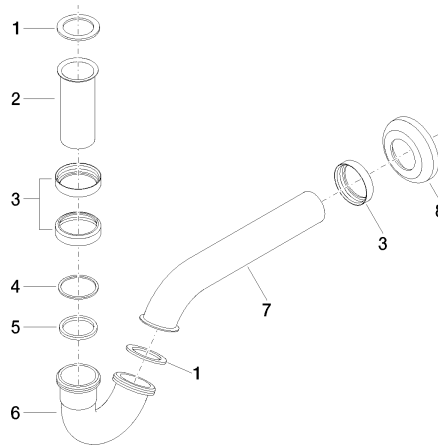

Siphon for bidet 1 1/4" - Light Gold

IMO

10 050 970

● rosette Ø 65 mm

Fits: IMO, LULU, MADISON, MEM, TARA,  
CL.1, LISSÉ, VAIA, META, CYO

	Light Gold	10 050 970-26
	Chrome	10 050 970-00
	Brushed Platinum	10 050 970-06
	Platinum	10 050 970-08
	Durabronze (23kt Gold)	10 050 970-09
	Dark Chrome	10 050 970-19
	Brushed Light Gold	10 050 970-27
	Brushed Durabronze (23kt Gold)	10 050 970-28
	Matte Black	10 050 970-33
	Brushed Bronze	10 050 970-42
	Brushed Champagne (22kt Gold)	10 050 970-46
	Champagne (22kt Gold)	10 050 970-47
	Brushed Chrome	10 050 970-93
	Brushed Dark Platinum	10 050 970-99

# Siphon for bidet 1 1/4" - Light Gold

10 050 970

mm [inches]

10 050 970

**Product version from 10/1/2023**

Parts for other  
finishes can be found  
here: [Chrome](#)

## Siphon for bidet 1 1/4" - Light Gold

IMO

10 050 970

#### Product version from 10/1/2023

No.	Item Number	Name	Quantity used	Delivery time
	09 14 05 018 90	seal	11	2