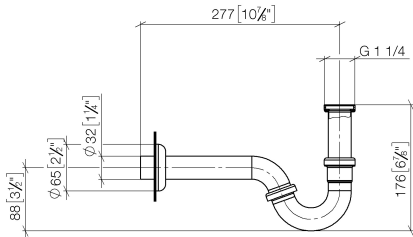

Siphon for bidet 1 1/4" - Light Gold

IMO

10 050 970

● rosette Ø 65 mm

Fits: IMO, LULU, MADISON, MEM, TARA,  
CL.1, LISSÉ, VAIA, META, CYO

	Light Gold	10 050 970-26
	Chrome	10 050 970-00
	Brushed Platinum	10 050 970-06
	Platinum	10 050 970-08
	Durabronze (23kt Gold)	10 050 970-09
	Dark Chrome	10 050 970-19
	Brushed Light Gold	10 050 970-27
	Brushed Durabronze (23kt Gold)	10 050 970-28
	Matte Black	10 050 970-33
	Brushed Bronze	10 050 970-42
	Brushed Champagne (22kt Gold)	10 050 970-46
	Champagne (22kt Gold)	10 050 970-47
	Brushed Chrome	10 050 970-93
	Brushed Dark Platinum	10 050 970-99

# Siphon for bidet 1 1/4" - Light Gold

10 050 970

mm [inches]

10 050 970

**Product version from 10/1/2023**

Parts for other  
finishes can be found  
here: [Chrome](#)

## Siphon for bidet 1 1/4" - Light Gold

IMO

10 050 970

#### Product version from 10/1/2023

No.	Item Number	Name	Quantity used	Delivery time
	09 14 05 018 90	seal	11	2