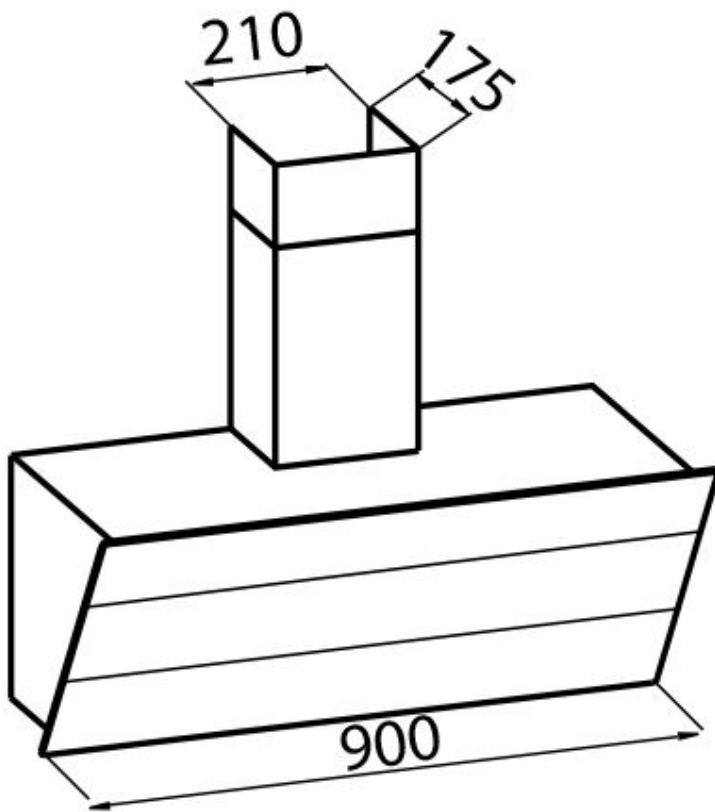

TECHNICAL DATA