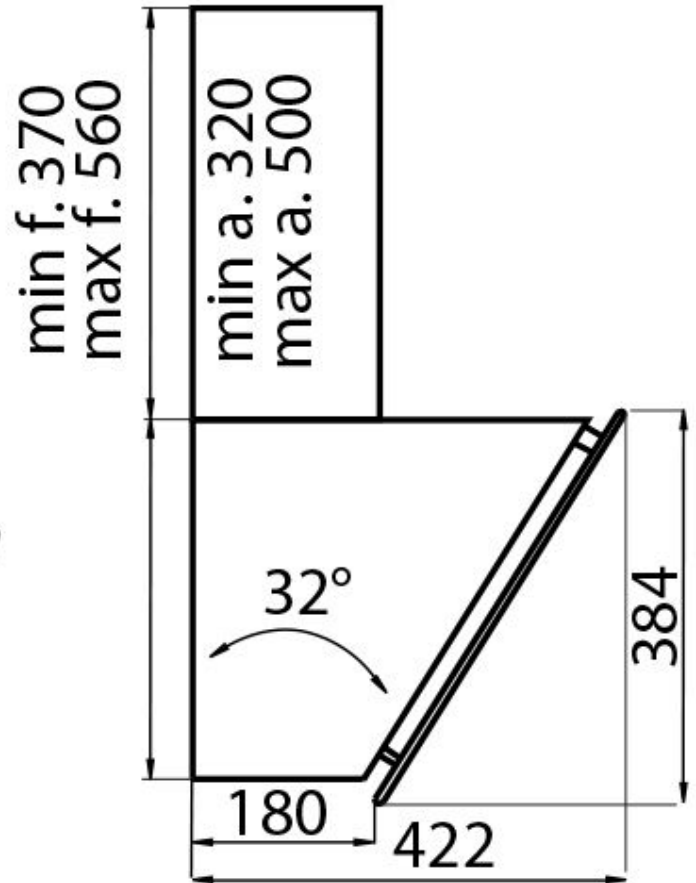

TECHNICAL DATA