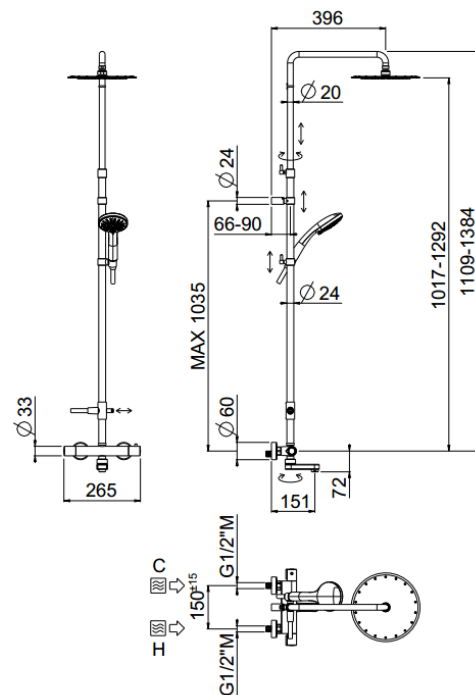

Rigoletto telescopic with spout

Rigoletto telescopic with spout, Stick shower head
00-1972X-N-CRX

TECHNICAL INFORMATION

Bridge telescopic shower column including exposed thermostatic mixer with diverter and swinging spout, turning bar with adjustable mounting. Round shower head, Ø300, non-liming, inspectable and serviceable in chromed stainless steel. 3 jets non-liming shower in ABS. Smooth double anti-torsion PVC flexible hose, cm 150. CHROME

Flow rate:
x rubinetto

PICTURE

SPARE PARTS

ORIC031
T°

ORIC032
2 vie / ways

FEATURES

rain jet

central jet

side jet

Tub spout

double anti-torsion

adjustable telescopic shower column

Rigoletto adjustable spout

inspectable round

TECHNICAL DRAWING

FINISHINGS