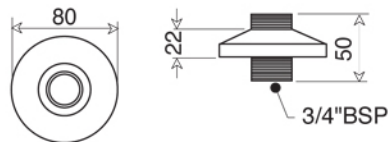

fissaggio a muro

BERKELEY Collection	
Code	Description
8360-C 8361-I/N/O/OR 8361-B/ND/R	Berkeley wall mounted bath mixer White Chrome Incalux, Nickel, Dark Gold, Rose Gold Bronze, Dark Nickel, Copper
8360-B-C 8361B-I/N/O/OR 8361B-B/ND/R	Black Chrome Incalux, Nickel, Dark Gold, Rose Gold Bronze, Dark Nickel, Copper