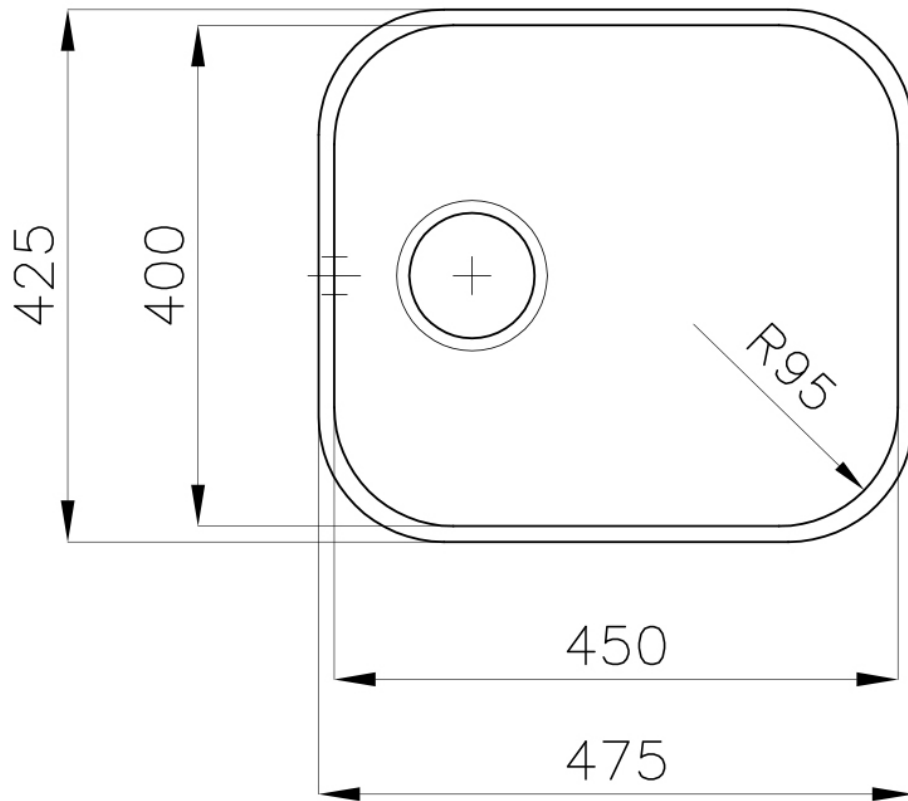

Edge/Installation Type Undermount

Dimensions 475x425 mm

Standard fittings Fixing hooks, gasket, drain, overflow and siphon, boxed packing

Mixer holes No standard holes

Built-in hole View technical data sheet (for all Flush-mount / Top-mount models and Under-mount models)

Drainer No

Width 47 cm

Bowl dimension 450x400mm

Number of bowls 1 bowl

Waste fitting 3,5" drain

FEATURES

Basket 3,5" waste fitting

The drain is equipped with a large 3.5" drain, with the practical basket cap that prevents the discharge of solid parts. The 3.5 "drain allows the use of the Foster waste-disposer, compatible with all models.

TECHNICAL DATA

OPTIONAL ACCESSORIES

Glass chopping board 8631 300

HPDE Chopping board 8657 001

Stainless steel plate rack 8100 301

Cestello inox 8612 000

White basket 8612 100

RECOMMENDED PAIRINGS