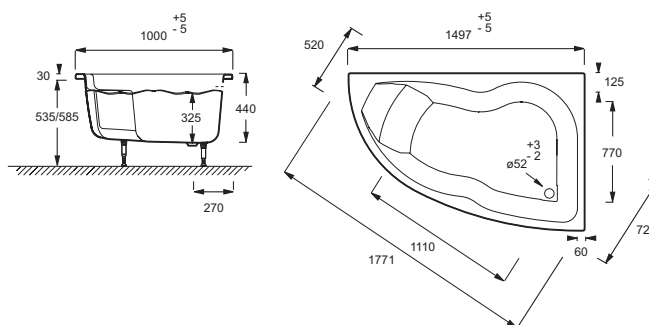

E60218

Collection: MICROMÉGA DUO

Finish*:

00 - White

Main features:

Features

- DIMENSIONS: 150 x 100 x 44 cm
- MATERIAL: Acrylic
- VOLUME (L): 205/135
- FOOT HEIGHT: 123/170
- VERSION: Droite
- STEP: Not supplied
- OPTIONAL COORDINATING PANEL: Yes
- BATH WELL WIDTH: 60 cm
- CAN BE EQUIPPED WITH A WHIRLPOOL SYSTEM: Yes
- BOTTOM DIMENSIONS: 92.5 x 60 cm
- WEIGHT: 19 kg
- INSTALLATION TYPE: Drop-in
- SHAPE: Asymmetric
- WASTE DIAMETER: 5,2 cm
- FEET: Supplied
- WASTE : Not supplied
- BATH WELL LENGTH: 92.5 cm
- TWO-PERSON BATH: No
- GUARANTEE: 10 years
- Available with whirlpool system

Required products

- E6D015: Extra-slim waste with overflow

Technical drawing

Product Specification: Asymmetric bath 150 x 100 cm, RH. E60218. Collection: MICROMÉGA DUO. DIMENSIONS: 150 x 100 x 44 cm. WEIGHT: 19 kg. MATERIAL: Acrylic. INSTALLATION TYPE: Drop-in. VOLUME (L): 205/135. SHAPE: Asymmetric. FOOT HEIGHT: 123/170. WASTE DIAMETER: 5,2 cm. VERSION: Droite. FEET: Supplied. STEP: Not supplied. WASTE : Not supplied. OPTIONAL COORDINATING PANEL: Yes. BATH WELL LENGTH: 92.5 cm. BATH WELL WIDTH: 60 cm. TWO-PERSON BATH: No. CAN BE EQUIPPED WITH A WHIRLPOOL SYSTEM: Yes. GUARANTEE: 10 years. BOTTOM DIMENSIONS: 92.5 x 60 cm. Available with whirlpool system.