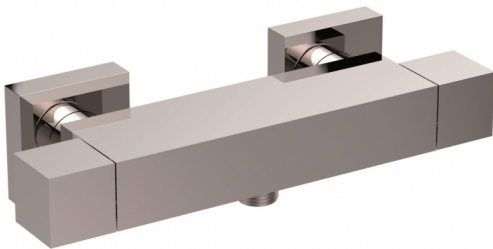

Extreme

Extreme mechanic mixer
21560-CR

TECHNICAL INFORMATION

Mechanic horizontal external square mixer with square rosettes and 1 lower outlet. CHROME

Flow rate:

p (bar)	0,5	1	2	3
Q (l-min)	6	7,5	11	13

21560-CR
21561-CR

PICTURE