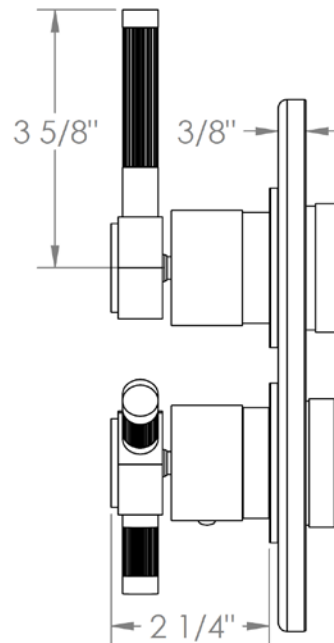

111-T20-SP4

Trim Kit Only for Thermostatic Valve

For use with SS-TH2000, SS-TH4000, SS-THVD2 or SS-THVD3 thermostatic rough with built-in control

WATERMARK DESIGNS 4/4/2018