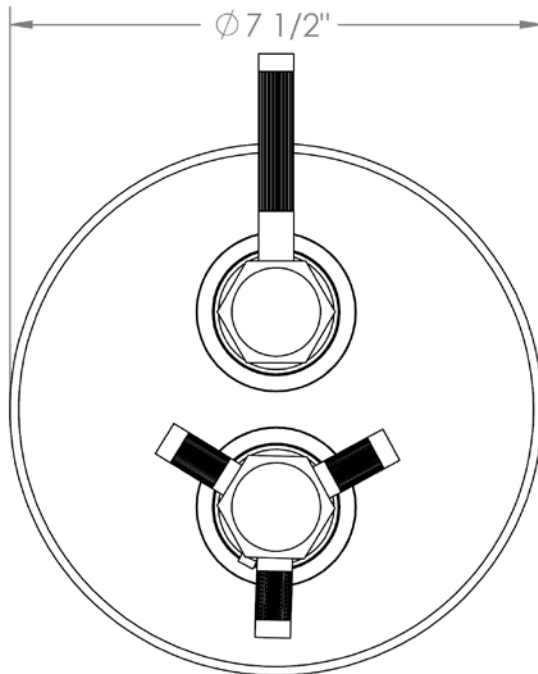

111-T20-SP4

Trim Kit Only for Thermostatic Valve

For use with SS-TH2000, SS-TH4000, SS-THVD2 or SS-THVD3 thermostatic rough with built-in control

WATERMARK DESIGNS 4/4/2018