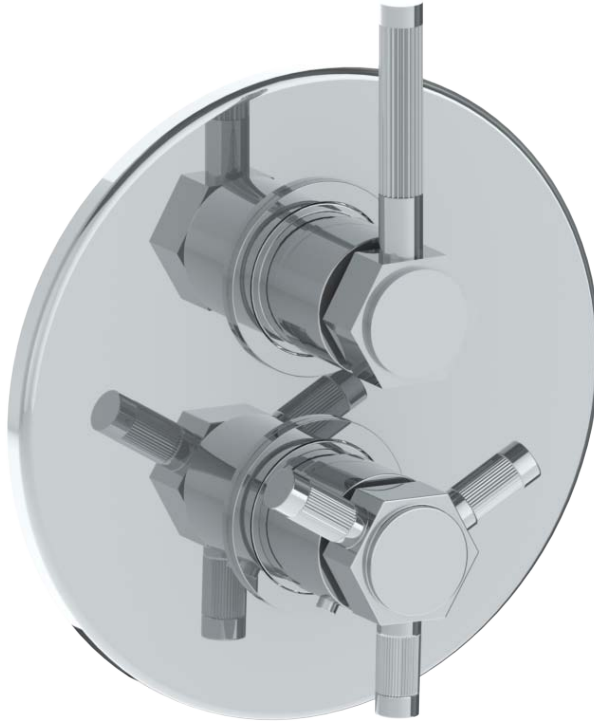

111-T20-SP4

Trim Kit Only for Thermostatic Valve

For use with SS-TH2000, SS-TH4000, SS-THVD2 or SS-THVD3 thermostatic rough with built-in control

WATERMARK DESIGNS 4/4/2018