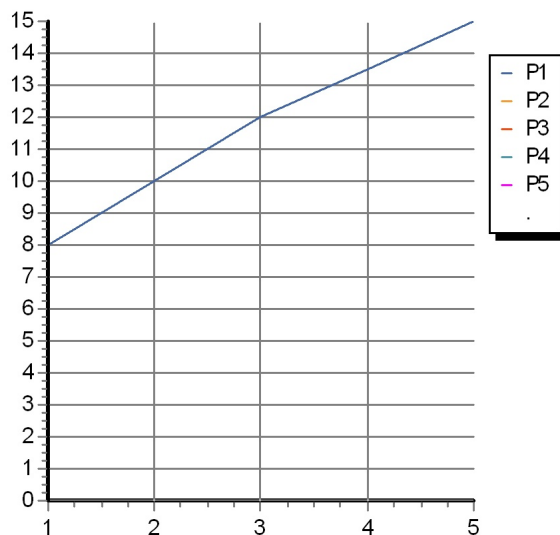

## AGORÀ

ZAG407

Portate / Flowrates (lt/min)

PRESSIONE PRESSURE	1 BAR	2 BAR	3 BAR	4 BAR	5 BAR
LAVABO BASIN	8	10	12	13,5	15
P1					
P2					
P3					
P4					
P5					

## AGORÀ

ZAG407

Pesi e Misure / Weights and Sizes

Peso ( Kg ) Weight ( lb )	3,90 ( Kg )	8,60 ( lb )
Volume test ( dc3 ) - ( in3 )	11,01 ( dc3 )	671,87 ( in3 )
h ( mm ) - ( in )	90,00 ( mm )	3,54 ( in )
L1 ( mm ) - ( in )	335,00 ( mm )	13,19 ( in )
L2 ( mm ) - ( in )	365,00 ( mm )	14,37 ( in )