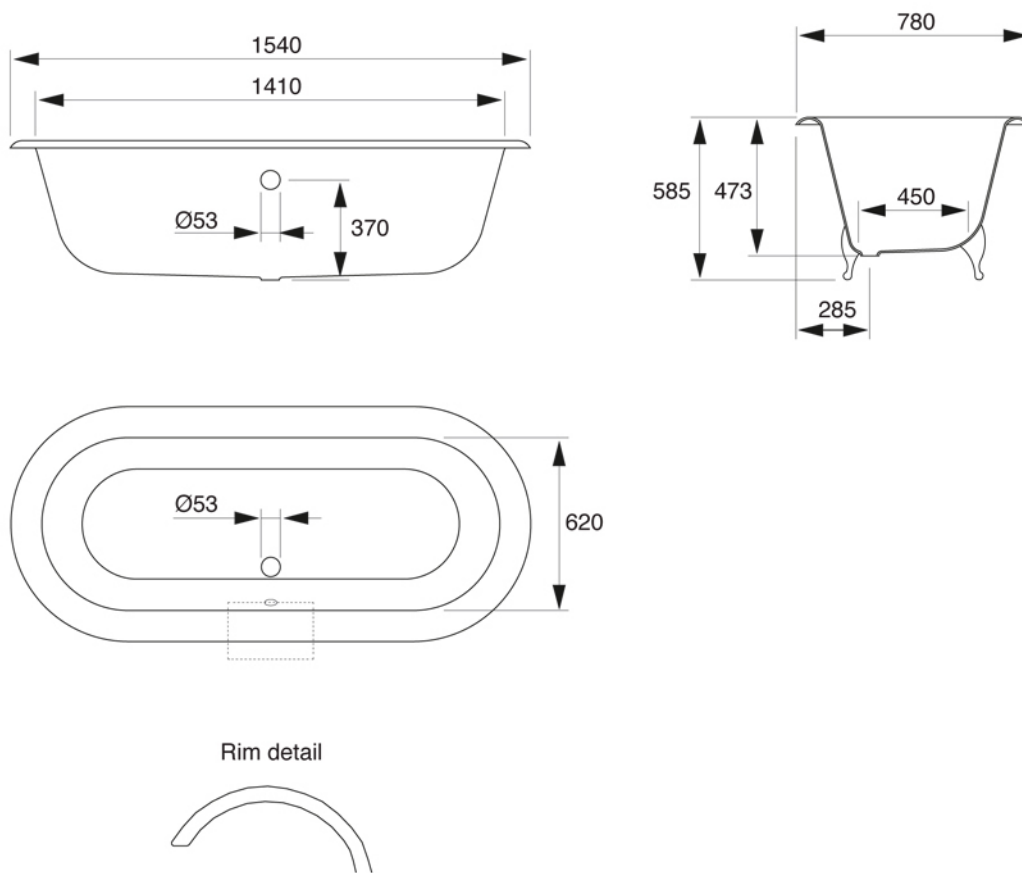

Feet model	A (mm)	B (mm)
Ball & Claw	1080	380
Flower	1030	330

CAST IRON BATHTUB Collection	
Code	Description
9153 9154	Cast iron bathtub 1700x780 (Kg. 129 - Lt. 190) Without taps holes, external unfinished With taps holes, external unfinished

GH
GENTRY HOME

Verona - Italy
tel. +39 045 8006917
fax. +39 045 8020111
gentry-home.com

CAST IRON BATHTUB Collection	
Code	Description
9130	Cast iron bathtub 1540x780
(kg. 113 - Lt. 170) Without taps holes, external unfinished
103	External painting External painting White
105	External painting RAL
106	Gold leaf decoration
107	Silver leaf decoration

Verona - Italy
tel. +39 045 8006917
fax. +39 045 8020111
gentry-home.com

Ball and Claw

Flower

CAST IRON BATHTUB Collection	
Code	Description
9168 9171 9169-C 9170-I/N/O/OR 9170-B/ND/R	Ball&Claw cast iron feet Unfinished White Chrome Incalux, Nickel, Dark Gold, Rose Gold Bronze, Dark Nickel, Copper
9196 9199 9197-C 9198-I/N/O/OR 9198-B/ND/R	Flower cast iron feet Unfinished White Chrome Incalux, Nickel, Dark Gold, Rose Gold Bronze, Dark Nickel, Copper

Verona - Italy
 tel. +39 045 8006917
 fax. +39 045 8020111
 gentry-home.com

CAST IRON BATHTUB Collection	
Code	Description
0190-C 0191-I/N/O/OR 0191-B/ND/R	<p>Exposed bath waste with drain stopper chain and overflow with exposed pipes for floor connector and siphon</p> <p>Chrome Incalux, Nickel, Dark Gold, Rose Gold Bronze, Dark Nickel, Copper</p>