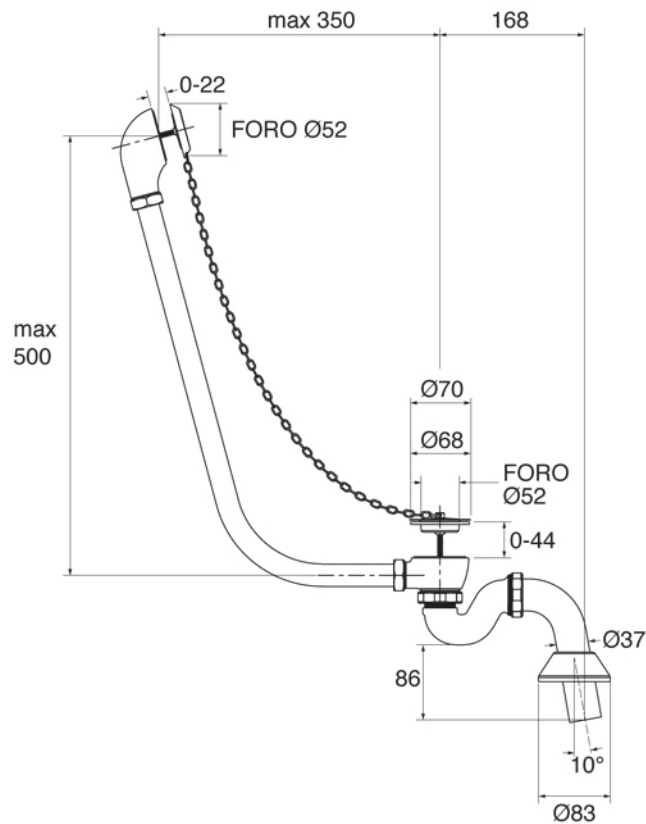

Feet model	A (mm)	B (mm)
Ball & Claw	1080	380
Flower	1030	330

CAST IRON BATHTUB Collection	
Code	Description
9153 9154	Cast iron bathtub 1700x780 (Kg. 129 - Lt. 190) Without taps holes, external unfinished With taps holes, external unfinished

Verona - Italy
tel. +39 045 8006917
fax. +39 045 8020111
gentry-home.com

Ball and Claw

Flower

CAST IRON BATHTUB Collection	
Code	Description
9168 9171 9169-C 9170-I/N/O/OR 9170-B/ND/R	Ball&Claw cast iron feet Unfinished White Chrome Incalux, Nickel, Dark Gold, Rose Gold Bronze, Dark Nickel, Copper
9196 9199 9197-C 9198-I/N/O/OR 9198-B/ND/R	Flower cast iron feet Unfinished White Chrome Incalux, Nickel, Dark Gold, Rose Gold Bronze, Dark Nickel, Copper

Verona - Italy
 tel. +39 045 8006917
 fax. +39 045 8020111
 gentry-home.com

CAST IRON BATHTUB Collection	
Code	Description
0190-C 0191-I/N/O/OR 0191-B/ND/R	<p>Exposed bath waste with drain stopper chain and overflow with exposed pipes for floor connector and siphon</p> <p>Chrome Incalux, Nickel, Dark Gold, Rose Gold Bronze, Dark Nickel, Copper</p>