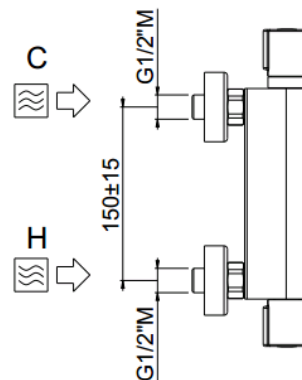

Rigoletto

Rigoletto mechanic mixer
21510-CR

TECHNICAL INFORMATION

Mechanic horizontal external round mixer with ABS handles and 1 lower outlet. CHROME

Flow rate:

p (bar)	0,5	1	2	3	21510-CR
Q (l-min)	7	10	14	16	21515-CR
					21530-CR

PICTURE

SPARE PARTS

ORIC021
vitone
screw down

ORIC035
T°

FEATURES

TECHNICAL DRAWING

FINISHINGS