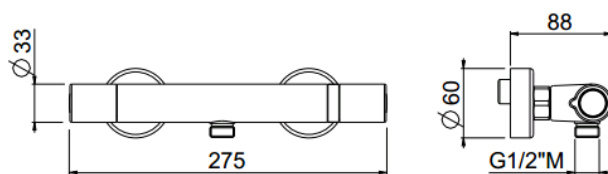

Rigoletto

Rigoletto mechanic mixer
21510-CR

TECHNICAL INFORMATION

Mechanic horizontal external round mixer with ABS handles and 1 lower outlet. CHROME

Flow rate:

p (bar)	0,5	1	2	3	21510-CR
Q (l-min)	7	10	14	16	21515-CR
					21530-CR

PICTURE

SPARE PARTS

ORIC021
vitone
screw down

ORIC035
T°

FEATURES

TECHNICAL DRAWING

FINISHINGS