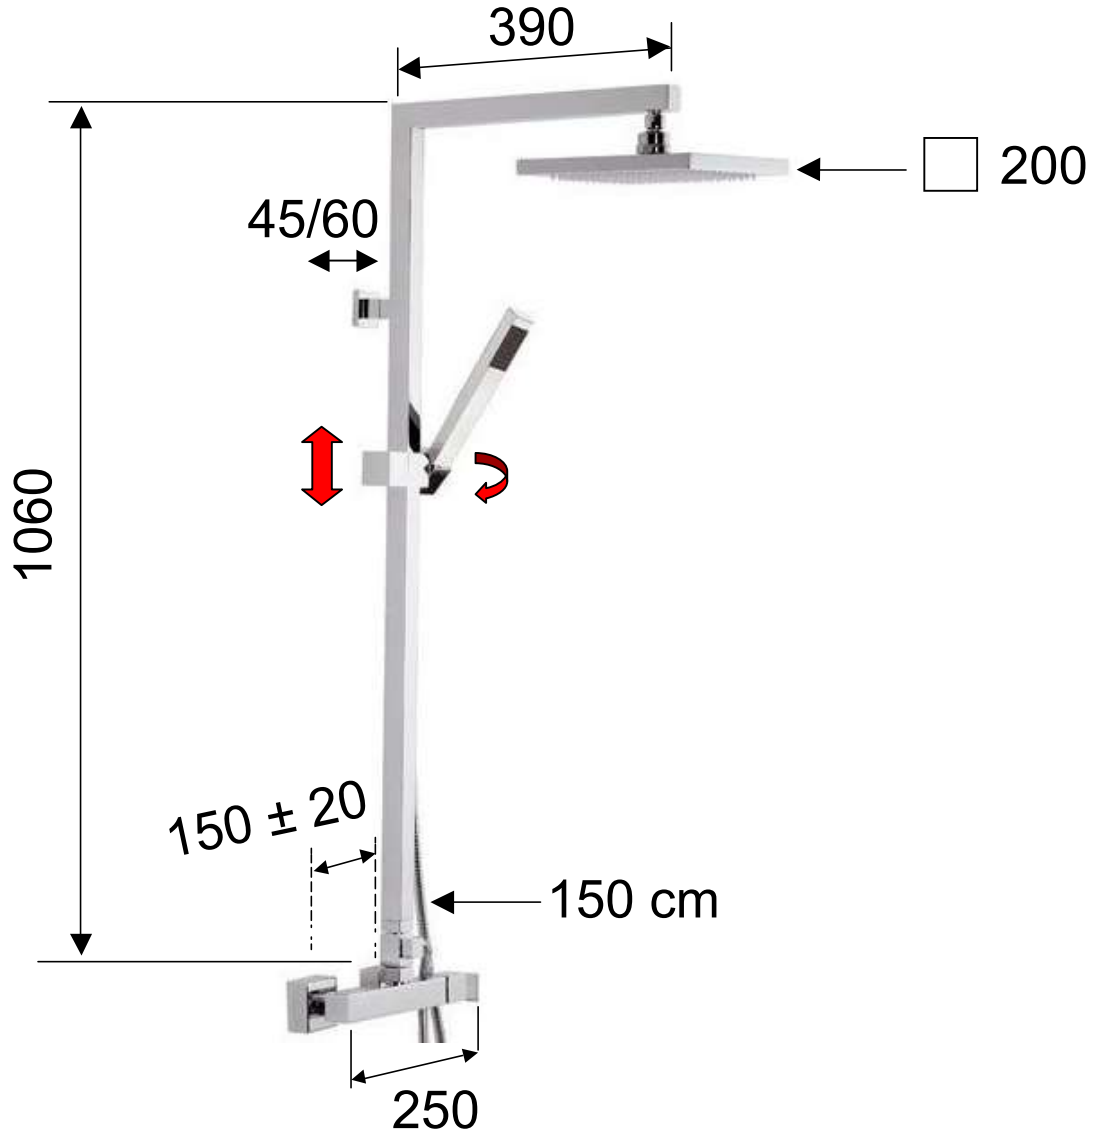

**DANIEL**

SCHEDA TECNICA TECHNICAL FEATURES

ART. COD.

**SK636Q**

**MATERIALI / MATERIALS**

OTTONE CROMATO / CHROME PLATED BRASS

**CROMATURA / CHROME PLATING**

UNI EN 248