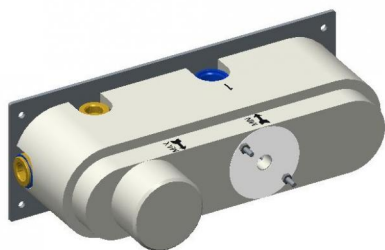

built-in

Built-in part 2way thermostatic with duplex
W21829CR

TECHNICAL INFORMATION

Concealed part of built-in horizontal thermostatic mixer with integrated shower holder, 2 ways. CHROME

Flow rate:

horizontal 2-3way thermostatic

PICTURE

FEATURES

safe built-in

TECHNICAL DRAWING

SPARE PARTS

ORIC047
2 vie / ways

ORIC046
T°

FINISHINGS