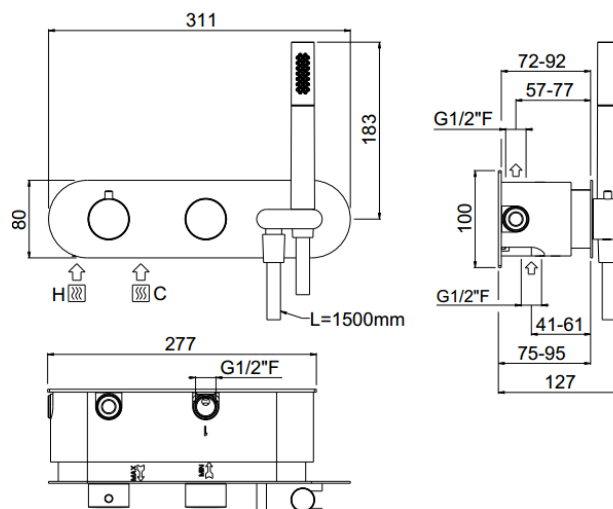

built-in

Built-in part 2way thermostatic with duplex
W21829CR

TECHNICAL INFORMATION

Concealed part of built-in horizontal thermostatic mixer with integrated shower holder, 2 ways. CHROME

Flow rate:

horizontal 2-3way thermostatic

PICTURE

FEATURES

safe built-in

TECHNICAL DRAWING

SPARE PARTS

ORIC047
2 vie / ways

ORIC046
T°

FINISHINGS