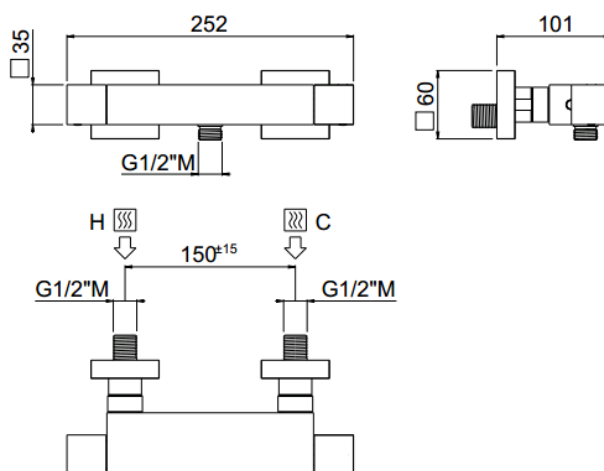

Extreme

Extreme mechanic mixer
21561-CR

TECHNICAL INFORMATION

Mechanic horizontal external square mixer with round rosettes and 1 lower outlet. CHROME

Flow rate:

p (bar)	0,5	1	2	3	21560-CR 21561-CR
Q (l-min)	6	7,5	11	13	

PICTURE

SPARE PARTS

ORIC021
vitone
screw down

ORIC035
T°

FEATURES

TECHNICAL DRAWING

FINISHINGS