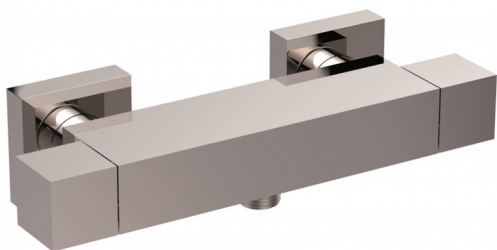

Extreme

Extreme mechanic mixer
21561-CR

TECHNICAL INFORMATION

Mechanic horizontal external square mixer with round rosettes and 1 lower outlet. CHROME

Flow rate:

p (bar)	0,5	1	2	3	21560-CR 21561-CR
Q (l-min)	6	7,5	11	13	

PICTURE

SPARE PARTS

ORIC021
vitone
screw down

ORIC035
T°

FEATURES

TECHNICAL DRAWING

FINISHINGS