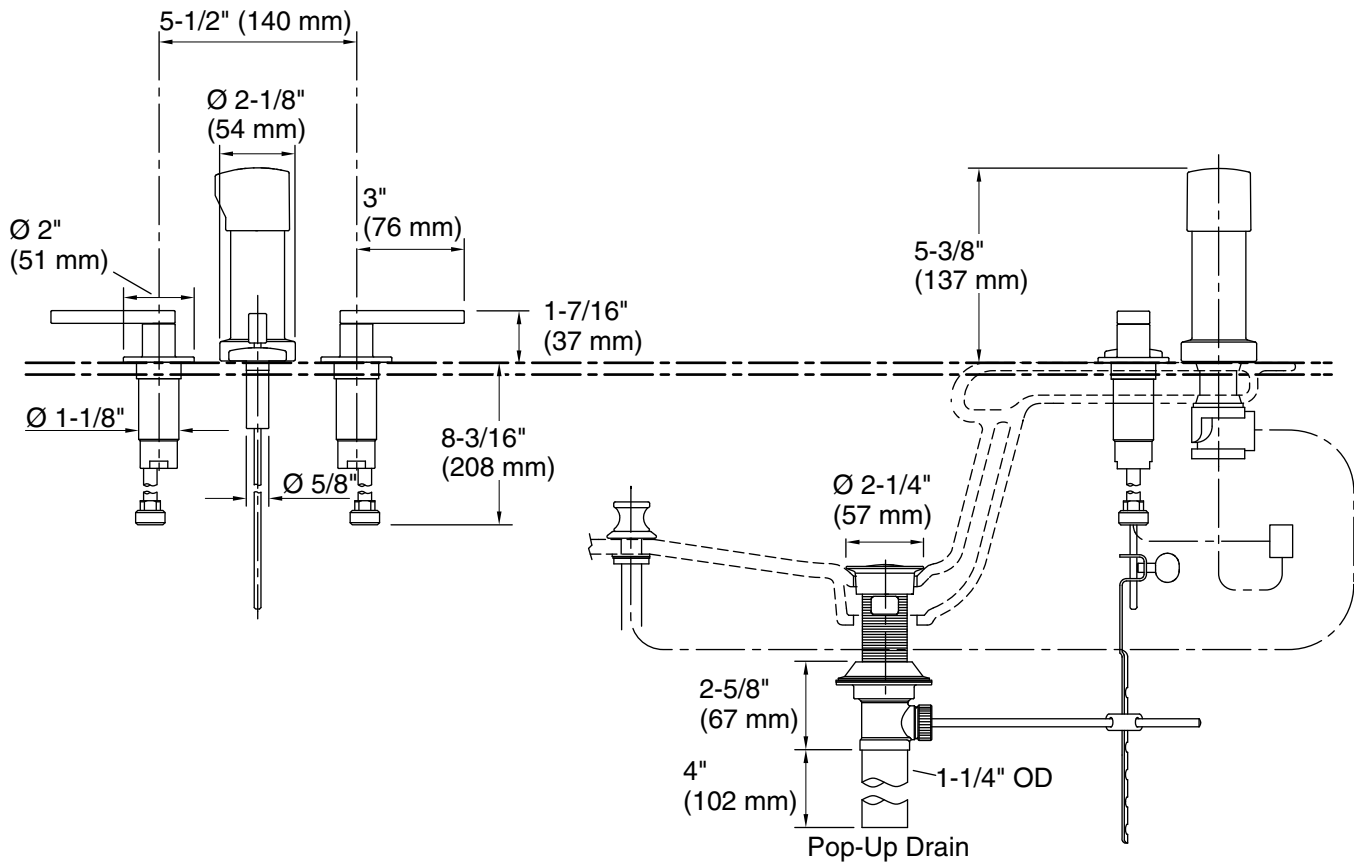

See website for detailed warranty information.

Available Colors/Finishes

Color tiles intended for reference only.

Color	Code	Description
	CP	Polished Chrome
	TT	Vibrant Titanium

Technical Information

All product dimensions are nominal.

Drain tailpiece included: Yes

Notes

Install this product according to the installation guide.