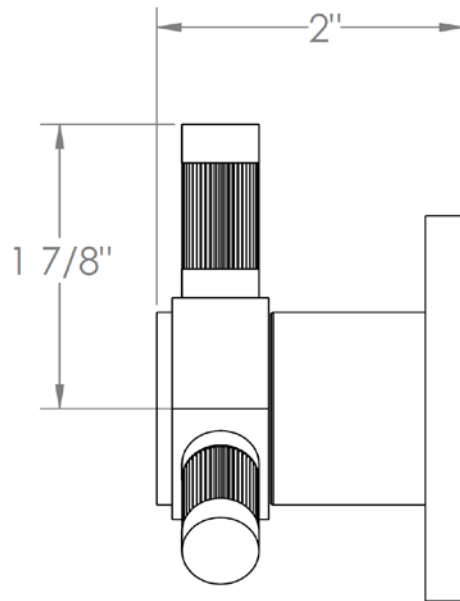

**111-WTR-SP5**

Wall Mounted Shower Trim with Alignment Kit

For use with SS-TS200-C, SS-TS200-H, SS-TS150-C, SS-TS150-H, SS-WD2, SS-WD3, SS-VCWD2 or SS-VCWD3 concealed roughs

**WATERMARK DESIGNS 3/2/2018**