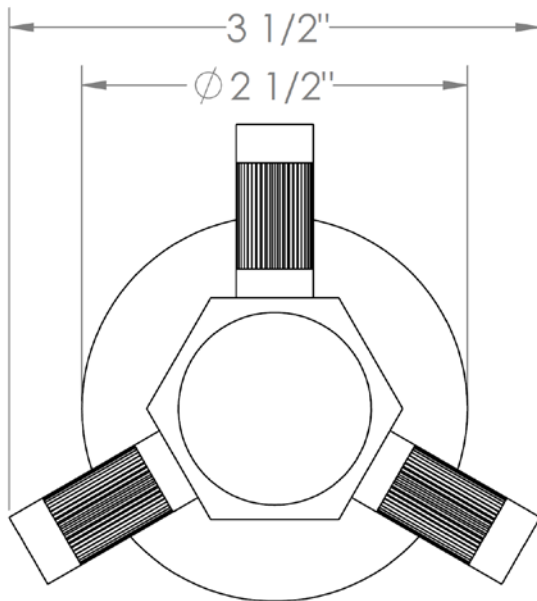

**111-WTR-SP5**

Wall Mounted Shower Trim with Alignment Kit

For use with SS-TS200-C, SS-TS200-H, SS-TS150-C, SS-TS150-H, SS-WD2, SS-WD3, SS-VCWD2 or SS-VCWD3 concealed roughs

**WATERMARK DESIGNS 3/2/2018**