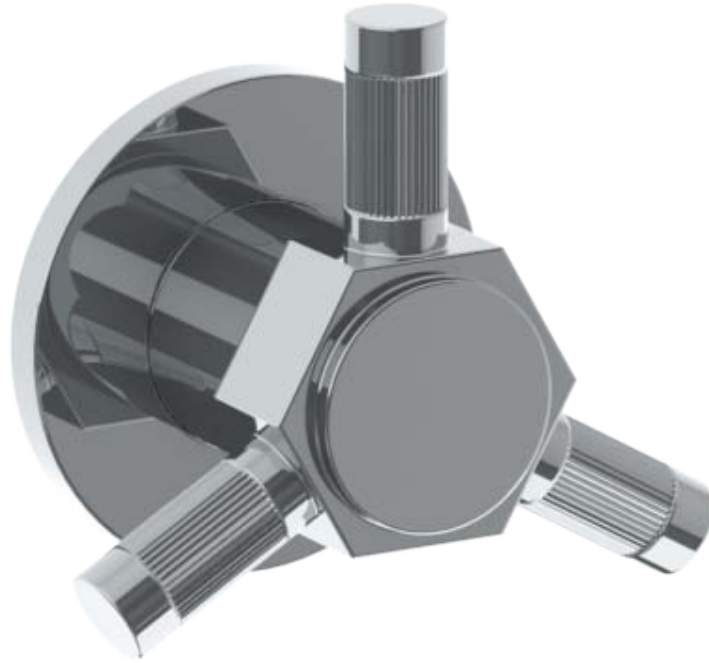

**111-WTR-SP5**

Wall Mounted Shower Trim with Alignment Kit

For use with SS-TS200-C, SS-TS200-H, SS-TS150-C, SS-TS150-H, SS-WD2, SS-WD3, SS-VCWD2 or SS-VCWD3 concealed roughs

**WATERMARK DESIGNS 3/2/2018**