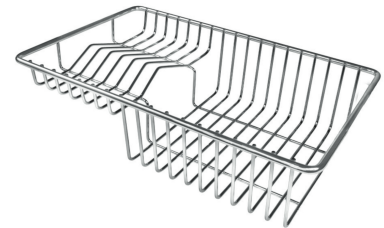

Small radius Bowls with squared shapes with a modern design and an increased capacity, for a minimal aesthetics connected with an extreme practicity.

TECHNICAL DATA

Cut out size – Dimensioni per foratura top

OPTIONAL ACCESSORIES

Cestello inox 8612 000

Graters kit with ring-holder and food collection tray 8159 101

HDPE + Black Twin chopping board 8100 627

Stainless steel colander 8154 000

Stainless steel perforated tray 8151 000

Stainless steel plate rack 8100 303

White basket 8612 100

White bowl 8153 100

WARNING:

The accessories 8159101, 8100303,8151000 are only usable in combination with 8644101

The accessories 8100154, 8154000 are only usable in combination with 8644004