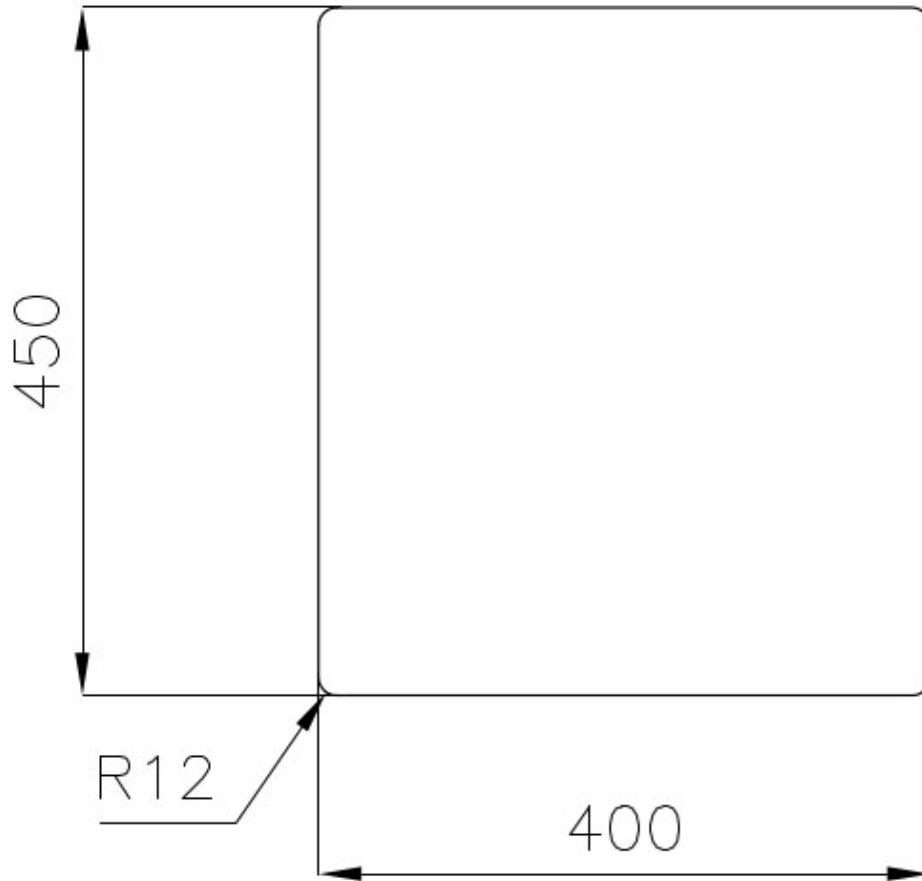

Width 43 cm

Bowl dimension 450x400mm

Number of bowls 1 bowl

Waste fitting 3,5" drain

FEATURES

Basket 3,5" waste fitting The drain is equipped with a large 3.5" drain, with the practical basket cap that prevents the discharge of solid parts. The 3.5 "drain allows the use of the Foster waste-disposer, compatible with all models.

Deep bowls This bowls reach an important depth, over 20 cm, thanks to the advanced production technology, that can be offer great capieny and practicity in all the washing operations.

High thickness 1mm thick steel. A significant thickness, which guarantees the maximum sturdiness and durability.

Small radius Bowls with squared shapes with a modern design and an increased capacity, for a minimal aesthetics connected with an extreme practicity.

TECHNICAL DATA

Cut out size – Dimensioni per foratura top