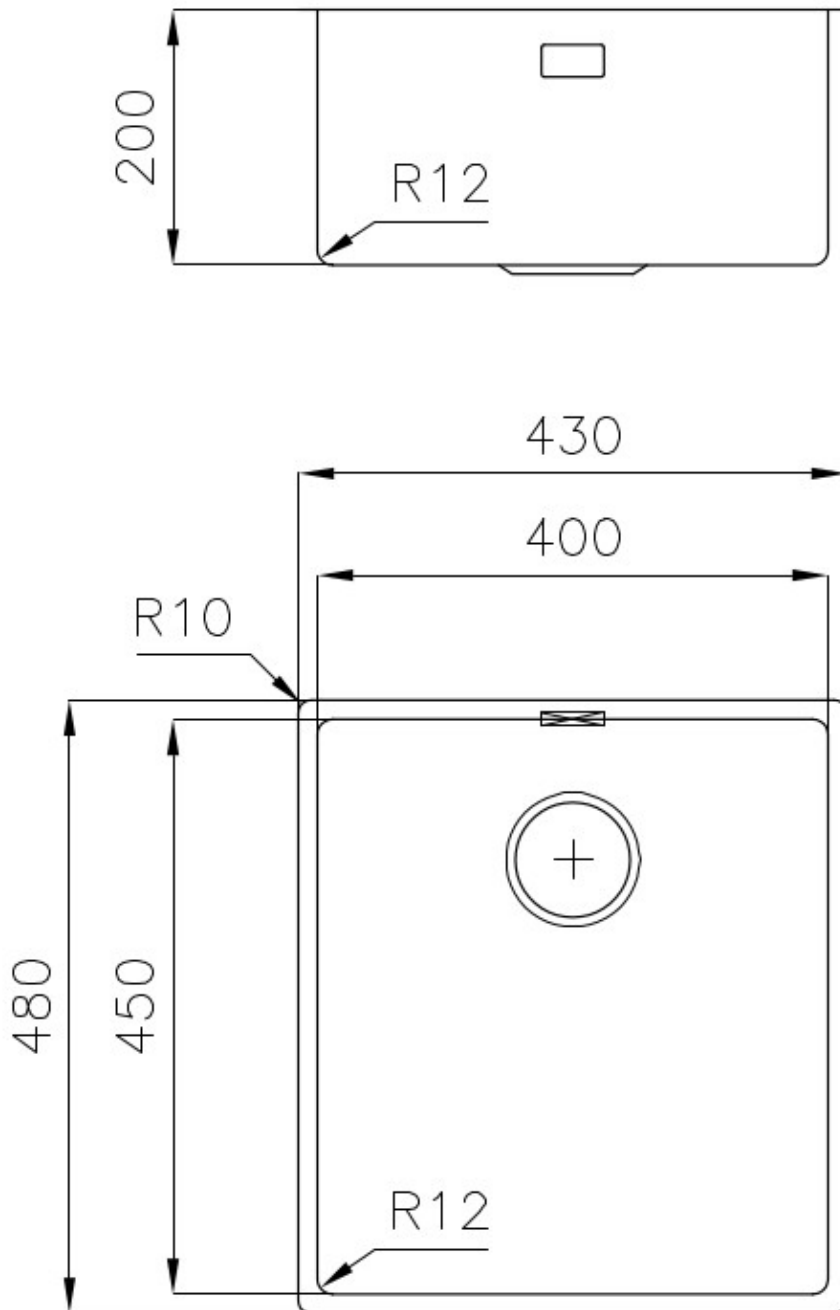

Sink Serie 45 - 3139 850

Sinks

Code: 3139 850

DETAILS

Material	AISI 304 stainless steel
Texture	Foster brushed
Base	45 cm
Edge/Installation Type	Undermount
Dimensions	480x430 mm
Standard fittings	Fixing hooks, gasket, drain, overflow and siphon, boxed packing
Mixer holes	No standard holes
Built-in hole	View technical data sheet (for all Flush-mount / Top-mount models and Under-mount models)
Drainer	No

Width 43 cm

Bowl dimension 450x400mm

Number of bowls 1 bowl

Waste fitting 3,5" drain

FEATURES

Basket 3,5" waste fitting The drain is equipped with a large 3.5" drain, with the practical basket cap that prevents the discharge of solid parts. The 3.5 "drain allows the use of the Foster waste-disposer, compatible with all models.

Deep bowls This bowls reach an important depth, over 20 cm, thanks to the advanced production technology, that can be offer great capieny and practicity in all the washing operations.

High thickness 1mm thick steel. A significant thickness, which guarantees the maximum sturdiness and durability.

Small radius Bowls with squared shapes with a modern design and an increased capacity, for a minimal aesthetics connected with an extreme practicity.

TECHNICAL DATA

Cut out size – Dimensioni per foratura top