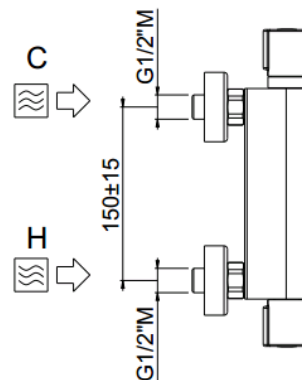

Rigoletto

Rigoletto mechanic mixer
21515-CR

TECHNICAL INFORMATION

Mechanic horizontal external round mixer with BRASS handles and 1 lower outlet. CHROME

Flow rate:

p (bar)	0,5	1	2	3	21510-CR
Q (l-min)	7	10	14	16	21515-CR
					21530-CR

PICTURE

SPARE PARTS

ORIC021
vitone
screw down

ORIC035
T°

FEATURES

TECHNICAL DRAWING

FINISHINGS