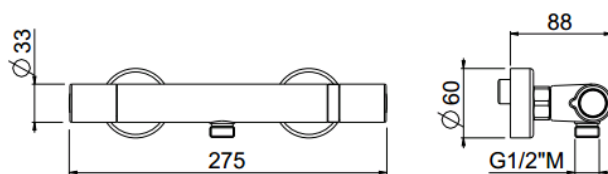

Rigoletto

Rigoletto mechanic mixer
21515-CR

TECHNICAL INFORMATION

Mechanic horizontal external round mixer with BRASS handles and 1 lower outlet. CHROME

Flow rate:

p (bar)	0,5	1	2	3	21510-CR
Q (l-min)	7	10	14	16	21515-CR
					21530-CR

PICTURE

SPARE PARTS

ORIC021
vitone
screw down

ORIC035
T°

FEATURES

TECHNICAL DRAWING

FINISHINGS