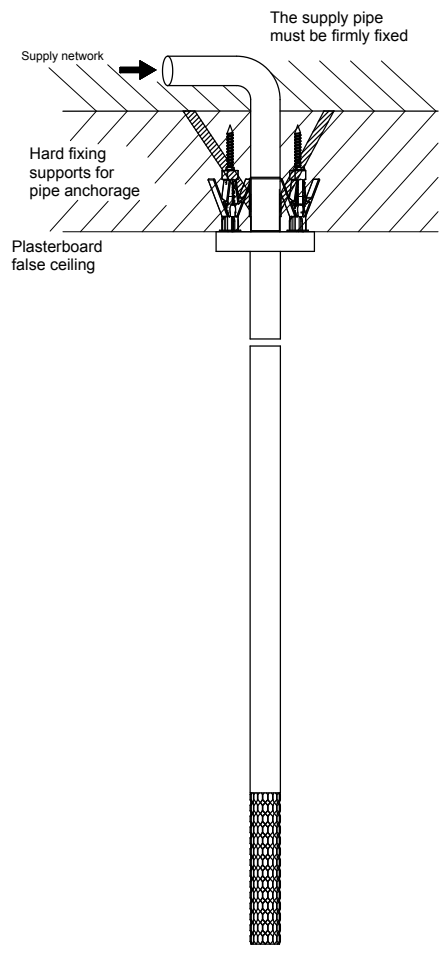

1

ATTENTION: Don't damage the supply pipe during drilling for fixing plugs

2

The supply pipe must be firmly fixed

3

The supply pipe must be firmly fixed

ATTENTION: In the second and third case hard fixing supports are not provided in the box but they need to be realized by the installer during the installation phase

GESI

GESI 316 54299

BOCCA DA SOFFITTO L = 1600 MM

Formato

A4

Dis.: GPF542990000G000

Gessi S.p.A. Parco Gessi, 13037 Serravalle Sesia (Vercelli) Italy Tel.0039 0163 454111 Fax.0039 0163 453150 www.gessi.com e-mail:gessi@gessi.it