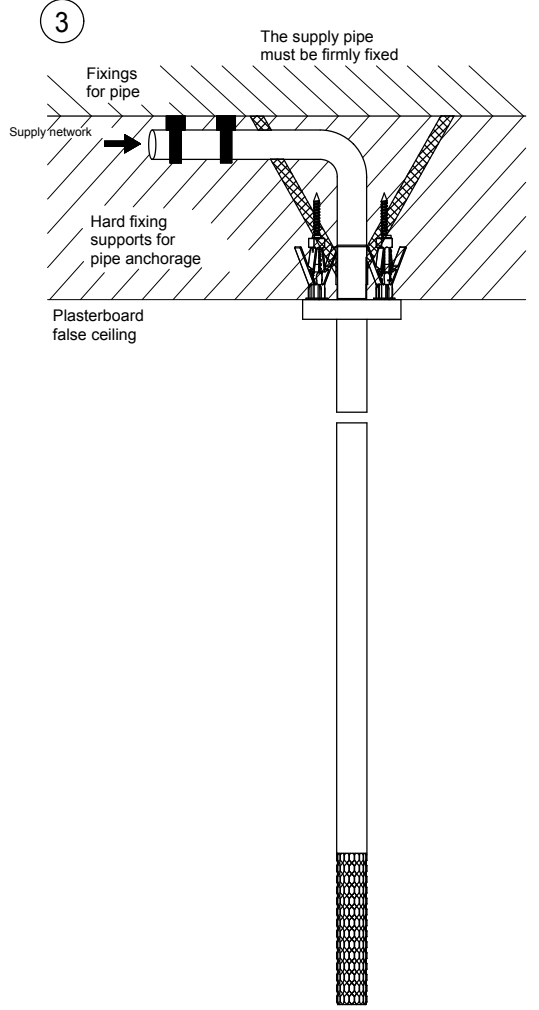

1

ATTENTION: Don't damage the supply pipe during drilling for fixing plugs

2

The supply pipe must be firmly fixed

3

The supply pipe must be firmly fixed

ATTENTION: In the second and third case hard fixing supports are not provided in the box but they need to be realized by the installer during the installation phase

GESI

GESI 316 54299

BOCCA DA SOFFITTO L = 1600 MM

Formato

A4

Dis.: GPF542990000G000

Gessi S.p.A. Parco Gessi, 13037 Serravalle Sesia (Vercelli) Italy Tel.0039 0163 454111 Fax.0039 0163 453150 www.gessi.com e-mail:gessi@gessi.it