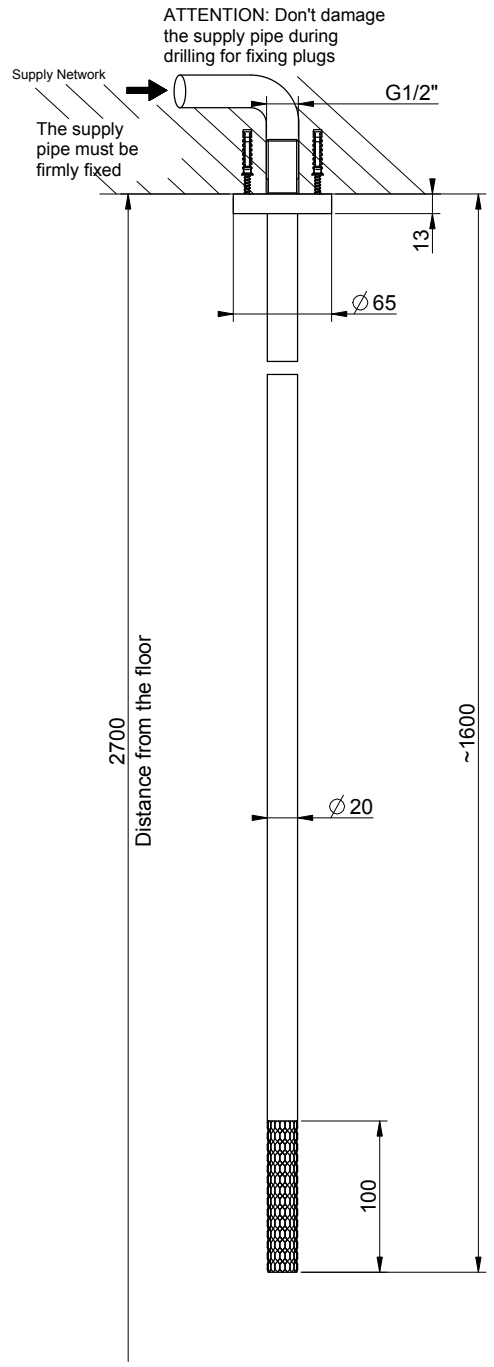

1

ATTENTION: Don't damage the supply pipe during drilling for fixing plugs

2

The supply pipe must be firmly fixed

3

The supply pipe must be firmly fixed

ATTENTION: In the second and third case hard fixing supports are not provided in the box but they need to be realized by the installer during the installation phase

GESI

GESI 316 54299

BOCCA DA SOFFITTO L = 1600 MM

Formato

A4

Dis.: GPF542990000G000

Gessi S.p.A. Parco Gessi, 13037 Serravalle Sesia (Vercelli) Italy Tel.0039 0163 454111 Fax.0039 0163 453150 www.gessi.com e-mail:gessi@gessi.it