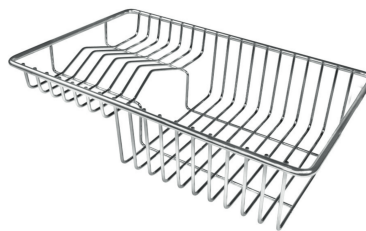

Cestello inox 8612 000

Glass chopping board 8631 300

HPDE Chopping board 8657 001

HPDE Twin chopping board 8644 101

Iroko-wood chopping board with stainless steel colander 8644 042

Iroko-wood sliding chopping board 8644 041

Iroko-wood twin chopping board 8644 004

Stainless steel colander 8154 000

Stainless steel plate rack 8100 154

Stainless steel plate rack 8100 201

Stainless steel plate rack 8100 303

White basket 8612 100

White bowl 8153 100

Graters kit with ring-holder and food collection tray 8159 101

Stainless steel perforated tray 8151 000

RECOMMENDED PAIRINGS

Mixer Tap Tre Alto 8468 000

Mixer Tap Twix Plus 8427 020

OPTIONAL AUTOMATIC WASTE FITTINGS