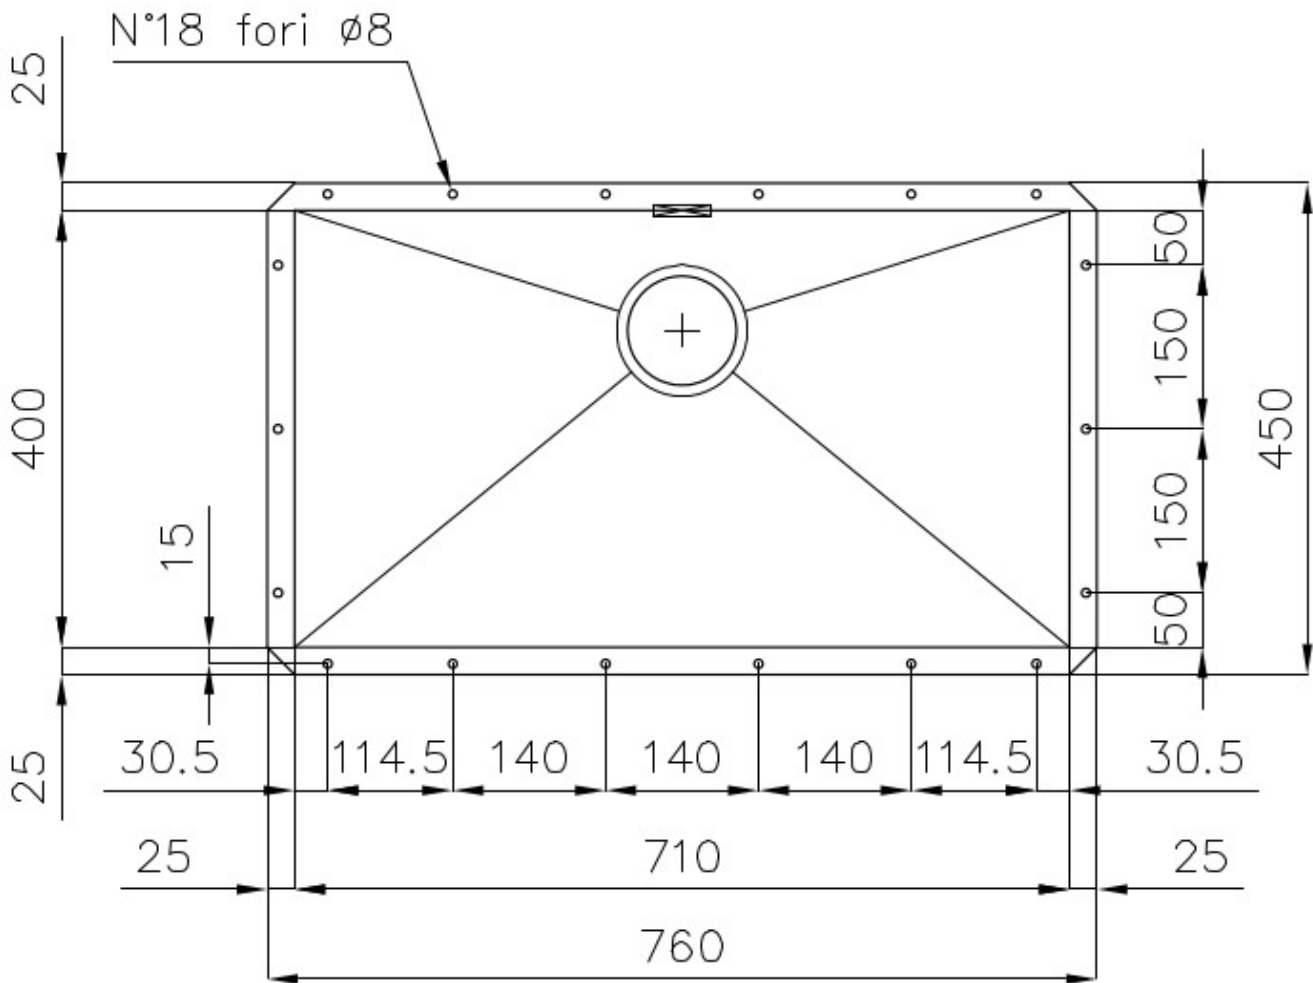

Edge/Installation Type Undermount

Dimensions 760x450 mm

Standard fittings Fixing hooks, gasket, drain, overflow and siphon, boxed packing

Mixer holes No standard holes

Built-in hole 710x400 mm

Drainer No

Width 76 cm

Bowl dimension 710x400mm

Number of bowls 1 bowl

Waste fitting 3,5" drain

FEATURES

Basket 3,5" waste fitting The drain is equipped with a large 3.5" drain, with the practical basket cap that prevents the discharge of solid parts. The 3.5 "drain allows the use of the Foster waste-disposer, compatible with all models.

Deep bowls This bowls reach an important depth, over 20 cm, thanks to the advanced production technology, that can be offer great capieny and practicity in all the washing operations.

Diamond-shape bottom The draining of water is an important feature in a sink, and it's always taken good care of in Foster products. In the bent-welded sinks, which would have a flat bottom, the proper draining is guaranteed by the elegant beveling, which helps the water flow.

Squared bowls - 0/9 radius The square bowls of Foster have perfectly squared vertical edges, while those on the bottom have a small radius of 9 mm that facilitates cleaning operations.

TECHNICAL DATA

OPTIONAL ACCESSORIES