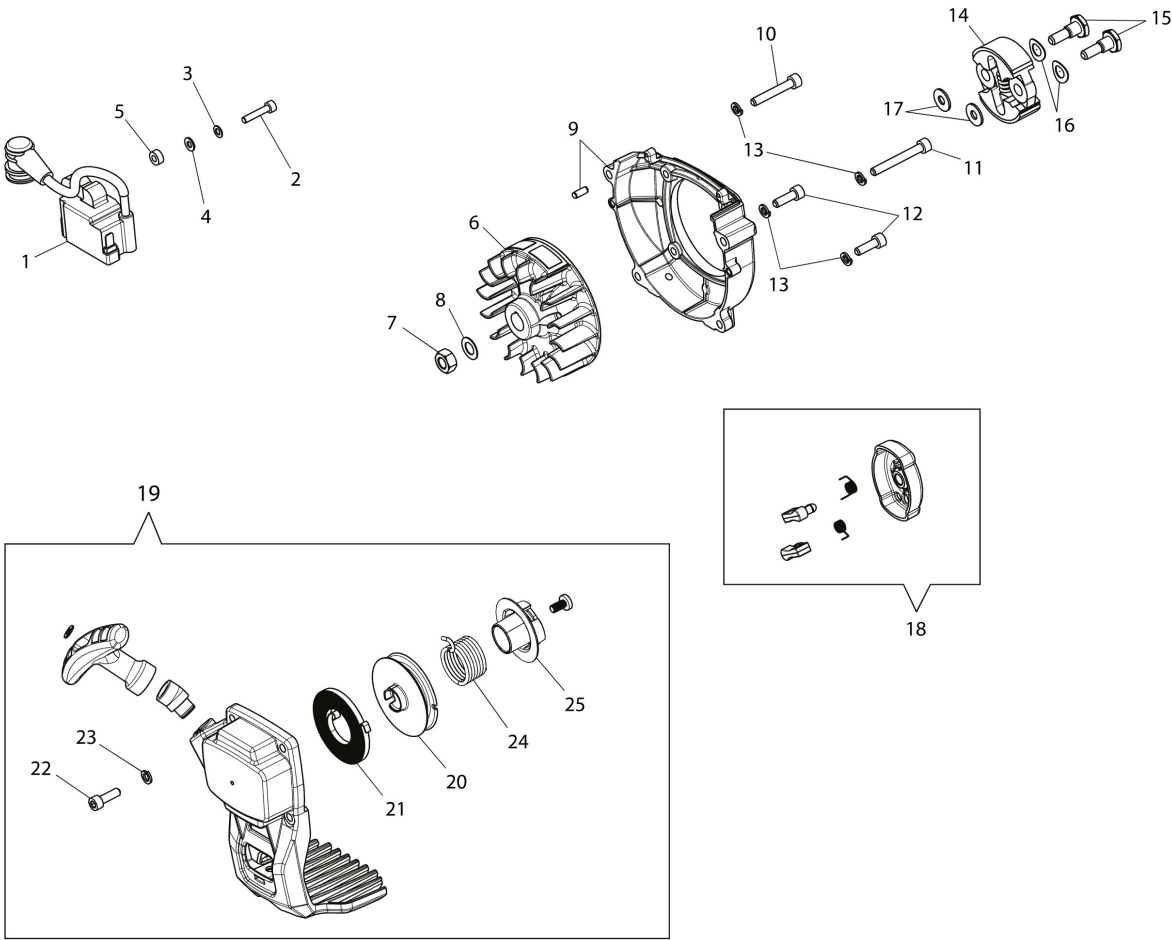

Illustration Starter assy and clutch

Illustration Starter assy and clutch

Ref.Nu	Qty	Part number	Description	Validity from	Validity till	Notes	Bulletin
1	1	2501028BR	Ignition coil				
2	2	3801007	Screw				
3	2	006000315R	Washer				
4	2	3916004R	Washer				
5	2	61170014A	Spacer				
6	1	61460420R	Flywheel				
7	1	3912009	Nut				
8	1	3833080R	Washer				
9	1	61462083CR	Flange				
10	1	3901082R	Screw				
11	1	3801066	Screw				
12	2	3801011R	Screw				
13	4	3819006R	Washer				
14	1	61460277R	Clutch				
15	2	61460070R	Pin				
16	2	61460072R	Washer				
17	2	61460071R	Washer				
18	1	61370013R	Clutch driver				
19	1	61460035R	Starter assy				
20	1	61370022AR	Starter pulley				
21	1	61070036R	Spring				
22	4	3801013R	Screw				
23	4	3916005R	Washer				
24	1	61370237R	Spring				
25	1	61370023AR	Sprocket				

Illustration Transmission

Ref.Nu	Qty	Part number	Description	Validity from	Validity till	Notes	Bulletin
1	1	BF000023R	Complete handle				
2	1	BF000016R	Throttle cable				
3	1	BF000022R	Handle and knob				
4	1	BF000020R	Harness				
5	1	BF000033R	Starter case				
6	1	BF000035R	Clutch drum				
7	1	BF000012R	Band				
8	1	BF000013R	Support				
9	1	61450328R	Complete clamp				
10	1	BF000014R	Tube Ø26				
11	1	BF000015R	Drive shaft				
12	1	BF000008R	Bracket				
13	1	BF000029R	Guard kit				
14	1	BF000009R	Blade				
15	1	61450441R	Bevel gear				
16	1	BF000007R	Nut				
17	1	BF000038R	Hub				
18	1	BF000037R	Flange				
19	1	BF000036R	Safety ring				

Illustration Head Tap&Go D.110

Ref.Nu	Qty	Part number	Description	Validity from	Validity till	Notes	Bulletin
1	1	61469100	Complete nylon head Ø 2,4				
2	1	63120041R	Insert				
3	1	63120040R	Nut				
4	2	61460049	Bushing				
5	1	63100018R	Kit spring				
6	1	61460023	Nylon spool				
7	1	61460022	Knob				
8	1	61460051	Lower cover				
9	1	63120042R	Insert (male)				
10	1	61460055	Guard kit				