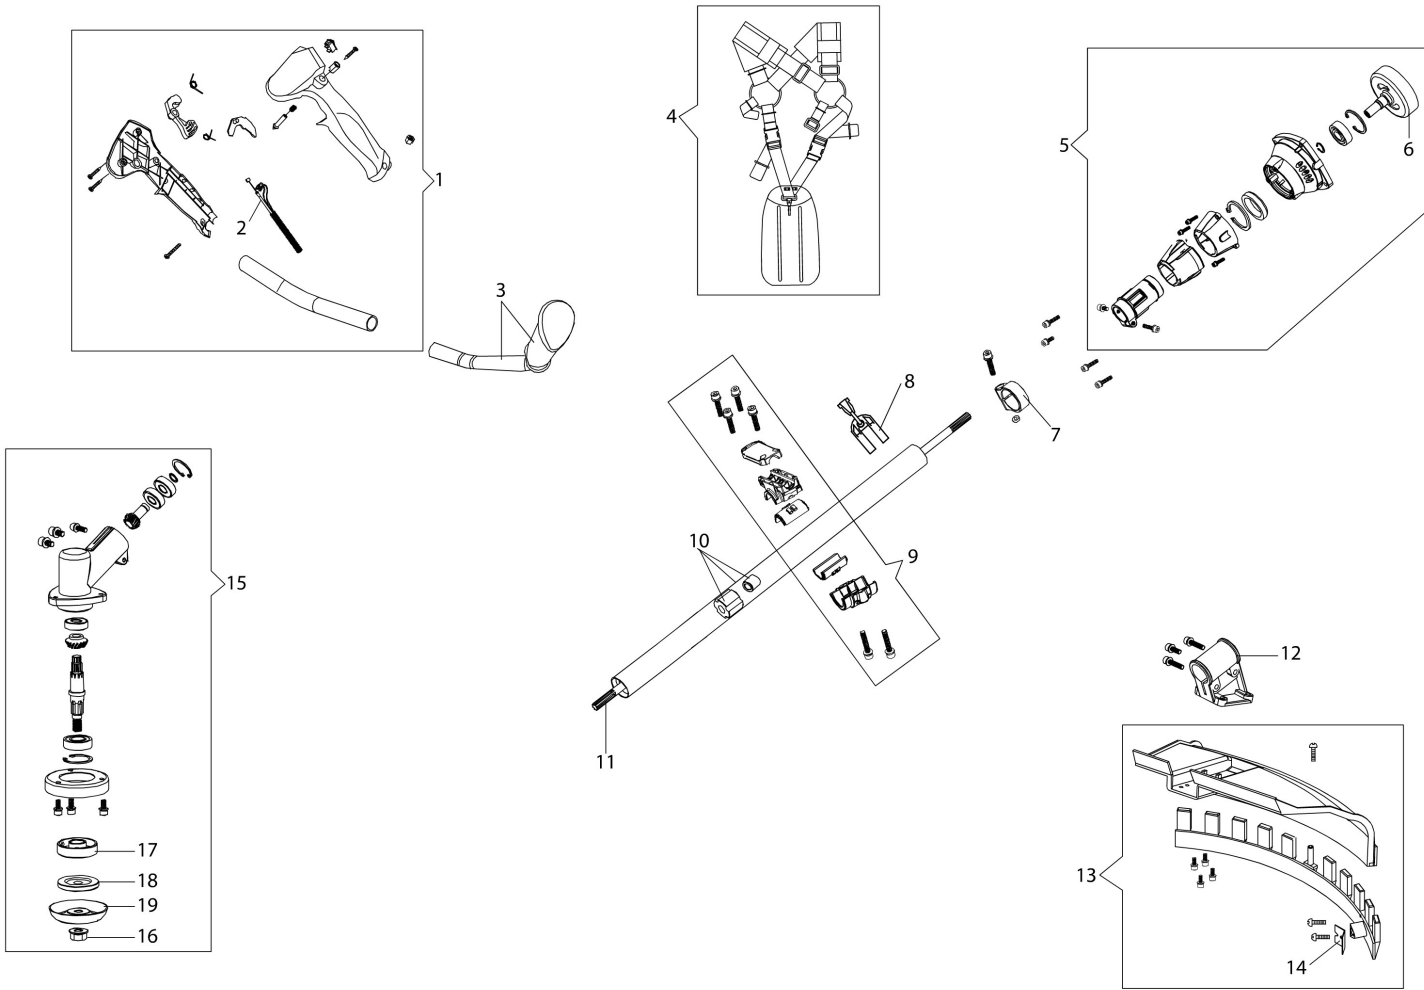

Illustration Tank and air filter

Illustration Tank and air filter

Ref.Nu	Qty	Part number	Description	Validity from	Validity till	Notes	Bulletin
1	1	61450045	Air filter cover				
2	1	61450425R	Air filter				
3	2	3801012R	Screw				
4	2	3819006R	Washer				
5	1	61450016R	Plate				
6	1	61450047	Air filter support				
7	1	3801010R	Screw				
8	1	3918010R	Washer				
9	1	2318557R	Carburetor				
10	1	61460054R	Gasket				
11	2	3801015R	Screw				
12	2	3819006R	Washer				
13	2	3916005R	Washer				
14	1	61460053BR	Insulator				
15	1	61460052R	Gasket				
16	1	61460211R	Tank assy				
17	1	094600450R	Fuel filter				
18	3	3801013R	Screw				
19	3	3918010R	Washer				
20	1	BF000024R	Tank cap				
21	1	2318025R	Repair kit				
22	2	61330040AR	Screw				
30	1	61460024	Gasket set				

Illustration Transmission

Ref.Nu	Qty	Part number	Description	Validity from	Validity till	Notes	Bulletin
1	1	BF000023R	Complete handle				
2	1	BF000016R	Throttle cable				
3	1	BF000022R	Handle and knob				
4	1	BF000020R	Harness				
5	1	BF000033R	Starter case				
6	1	BF000035R	Clutch drum				
7	1	BF000012R	Band				
8	1	BF000013R	Support				
9	1	61450328R	Complete clamp				
10	1	BF000014R	Tube Ø26				
11	1	BF000015R	Drive shaft				
12	1	BF000008R	Bracket				
13	1	BF000029R	Guard kit				
14	1	BF000009R	Blade				
15	1	61450441R	Bevel gear				
16	1	BF000007R	Nut				
17	1	BF000038R	Hub				
18	1	BF000037R	Flange				
19	1	BF000036R	Safety ring				

Illustration Head Tap&Go D.110

Ref.Nu	Qty	Part number	Description	Validity from	Validity till	Notes	Bulletin
1	1	61469100	Complete nylon head Ø 2,4				
2	1	63120041R	Insert				
3	1	63120040R	Nut				
4	2	61460049	Bushing				
5	1	63100018R	Kit spring				
6	1	61460023	Nylon spool				
7	1	61460022	Knob				
8	1	61460051	Lower cover				
9	1	63120042R	Insert (male)				
10	1	61460055	Guard kit				