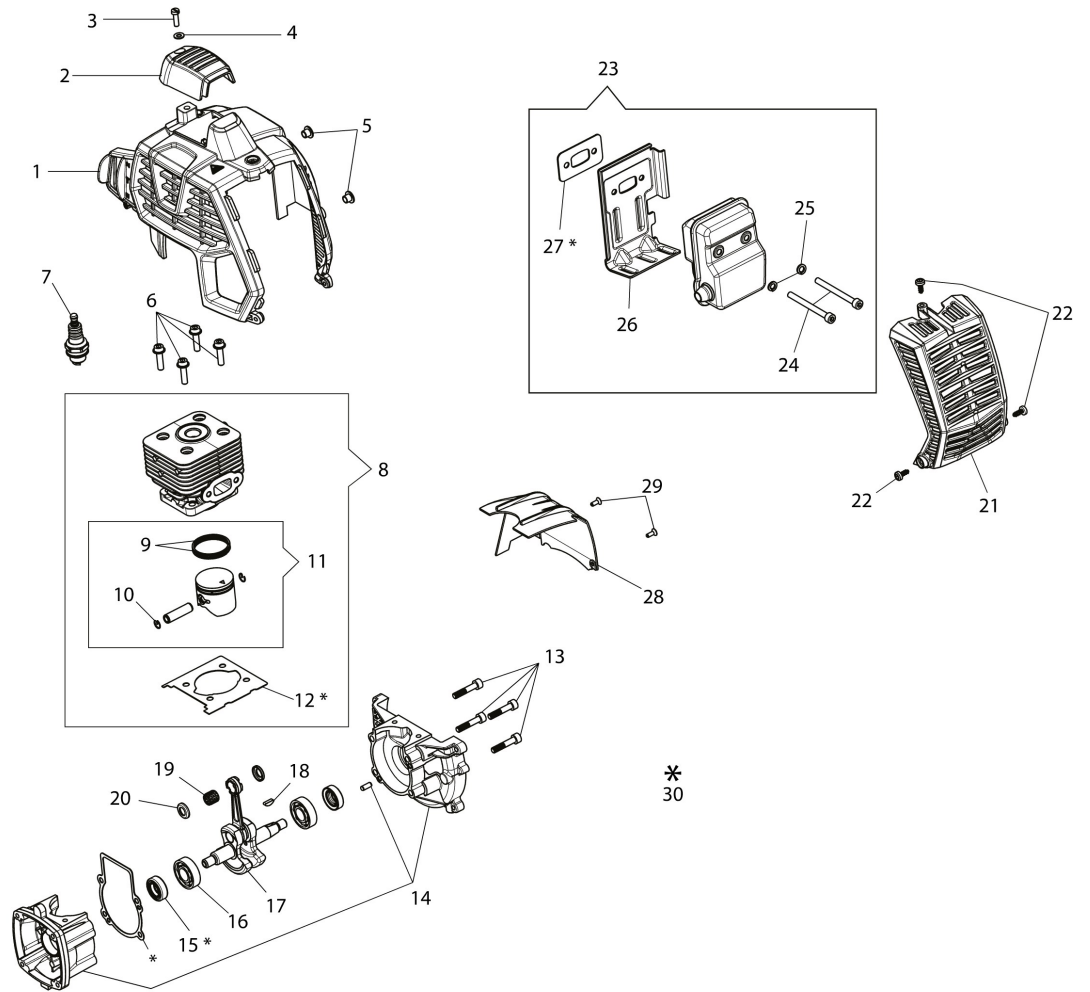

BCH 25 T Brushcutter

Documents

Engine

Starter assy and clutch

Tank and air filter

Transmission

Head Tap&Go D.110

*
30

Illustration Transmission

Ref.Nu	Qty	Part number	Description	Validity from	Validity till	Notes	Bulletin
1	1	BF000023R	Complete handle				
2	1	BF000016R	Throttle cable				
3	1	BF000022R	Handle and knob				
4	1	BF000020R	Harness				
5	1	BF000033R	Starter case				
6	1	BF000035R	Clutch drum				
7	1	BF000012R	Band				
8	1	BF000013R	Support				
9	1	61450328R	Complete clamp				
10	1	BF000014R	Tube Ø26				
11	1	BF000015R	Drive shaft				
12	1	BF000008R	Bracket				
13	1	BF000029R	Guard kit				
14	1	BF000009R	Blade				
15	1	61450441R	Bevel gear				
16	1	BF000007R	Nut				
17	1	BF000038R	Hub				
18	1	BF000037R	Flange				
19	1	BF000036R	Safety ring				

Illustration Head Tap&Go D.110

Ref.Nu	Qty	Part number	Description	Validity from	Validity till	Notes	Bulletin
1	1	61469100	Complete nylon head Ø 2,4				
2	1	63120041R	Insert				
3	1	63120040R	Nut				
4	2	61460049	Bushing				
5	1	63100018R	Kit spring				
6	1	61460023	Nylon spool				
7	1	61460022	Knob				
8	1	61460051	Lower cover				
9	1	63120042R	Insert (male)				
10	1	61460055	Guard kit				