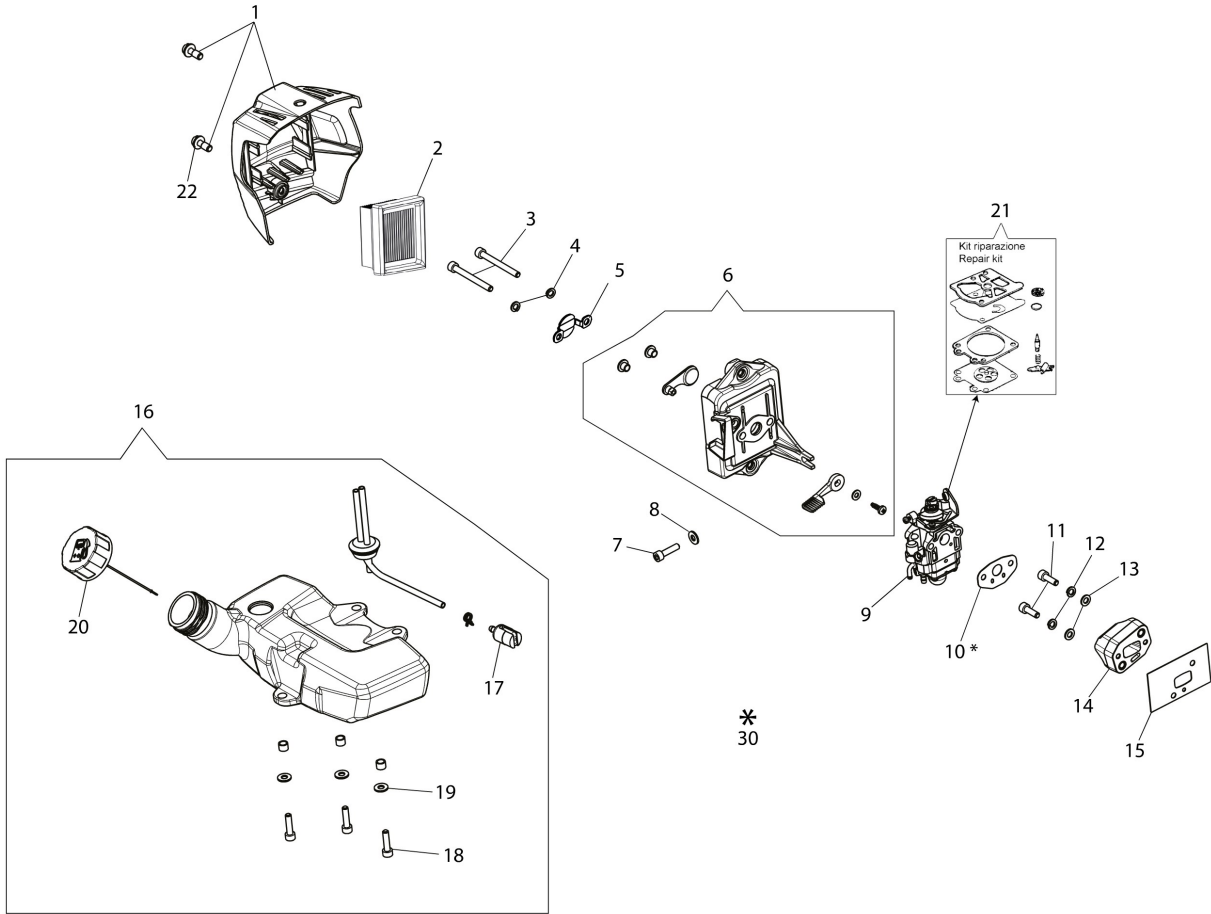

Illustration Tank and air filter

Illustration Tank and air filter

Ref.Nu	Qty	Part number	Description	Validity from	Validity till	Notes	Bulletin
1	1	61450045	Air filter cover				
2	1	61450425R	Air filter				
3	2	3801012R	Screw				
4	2	3819006R	Washer				
5	1	61450016R	Plate				
6	1	61450047	Air filter support				
7	1	3801010R	Screw				
8	1	3918010R	Washer				
9	1	2318557R	Carburetor				
10	1	61460054R	Gasket				
11	2	3801015R	Screw				
12	2	3819006R	Washer				
13	2	3916005R	Washer				
14	1	61460053BR	Insulator				
15	1	61460052R	Gasket				
16	1	61460211R	Tank assy				
17	1	094600450R	Fuel filter				
18	3	3801013R	Screw				
19	3	3918010R	Washer				
20	1	BF000024R	Tank cap				
21	1	2318025R	Repair kit				
22	2	61330040AR	Screw				
30	1	61460024	Gasket set				

Illustration Transmission

Ref.Nu	Qty	Part number	Description	Validity from	Validity till	Notes	Bulletin
1	1	BF000023R	Complete handle				
2	1	BF000016R	Throttle cable				
3	1	BF000022R	Handle and knob				
4	1	BF000020R	Harness				
5	1	BF000033R	Starter case				
6	1	BF000035R	Clutch drum				
7	1	BF000012R	Band				
8	1	BF000013R	Support				
9	1	61450328R	Complete clamp				
10	1	BF000014R	Tube Ø26				
11	1	BF000015R	Drive shaft				
12	1	BF000008R	Bracket				
13	1	BF000029R	Guard kit				
14	1	BF000009R	Blade				
15	1	61450441R	Bevel gear				
16	1	BF000007R	Nut				
17	1	BF000038R	Hub				
18	1	BF000037R	Flange				
19	1	BF000036R	Safety ring				

Illustration Head Tap&Go D.110

Ref.Nu	Qty	Part number	Description	Validity from	Validity till	Notes	Bulletin
1	1	61469100	Complete nylon head Ø 2,4				
2	1	63120041R	Insert				
3	1	63120040R	Nut				
4	2	61460049	Bushing				
5	1	63100018R	Kit spring				
6	1	61460023	Nylon spool				
7	1	61460022	Knob				
8	1	61460051	Lower cover				
9	1	63120042R	Insert (male)				
10	1	61460055	Guard kit				