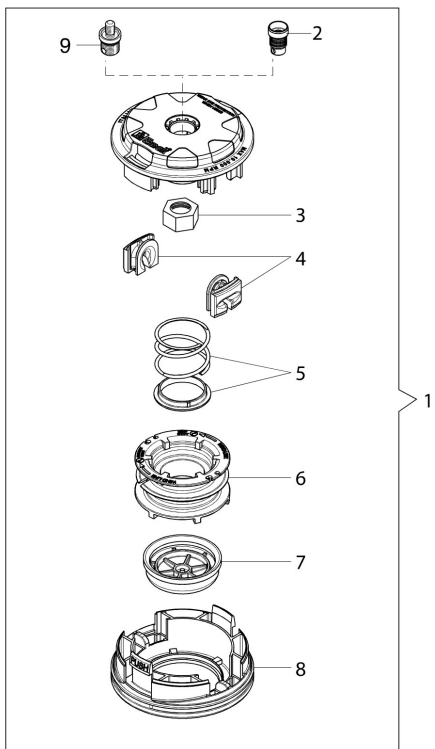

Illustration Tank and air filter

Illustration Tank and air filter

Ref.Nu	Qty	Part number	Description	Validity from	Validity till	Notes	Bulletin
1	1	61450045	Air filter cover				
2	1	61450425R	Air filter				
3	2	3801012R	Screw				
4	2	3819006R	Washer				
5	1	61450016R	Plate				
6	1	61450047	Air filter support				
7	1	3801010R	Screw				
8	1	3918010R	Washer				
9	1	2318557R	Carburetor				
10	1	61460054R	Gasket				
11	2	3801015R	Screw				
12	2	3819006R	Washer				
13	2	3916005R	Washer				
14	1	61460053BR	Insulator				
15	1	61460052R	Gasket				
16	1	61460211R	Tank assy				
17	1	094600450R	Fuel filter				
18	3	3801013R	Screw				
19	3	3918010R	Washer				
20	1	BF000024R	Tank cap				
21	1	2318025R	Repair kit				
22	2	61330040AR	Screw				
30	1	61460024	Gasket set				

Illustration Transmission

Ref.Nu	Qty	Part number	Description	Validity from	Validity till	Notes	Bulletin
1	1	BF000023R	Complete handle				
2	1	BF000016R	Throttle cable				
3	1	BF000022R	Handle and knob				
4	1	BF000020R	Harness				
5	1	BF000033R	Starter case				
6	1	BF000035R	Clutch drum				
7	1	BF000012R	Band				
8	1	BF000013R	Support				
9	1	61450328R	Complete clamp				
10	1	BF000014R	Tube Ø26				
11	1	BF000015R	Drive shaft				
12	1	BF000008R	Bracket				
13	1	BF000029R	Guard kit				
14	1	BF000009R	Blade				
15	1	61450441R	Bevel gear				
16	1	BF000007R	Nut				
17	1	BF000038R	Hub				
18	1	BF000037R	Flange				
19	1	BF000036R	Safety ring				

Illustration Head Tap&Go D.110

Ref.Nu	Qty	Part number	Description	Validity from	Validity till	Notes	Bulletin
1	1	61469100	Complete nylon head Ø 2,4				
2	1	63120041R	Insert				
3	1	63120040R	Nut				
4	2	61460049	Bushing				
5	1	63100018R	Kit spring				
6	1	61460023	Nylon spool				
7	1	61460022	Knob				
8	1	61460051	Lower cover				
9	1	63120042R	Insert (male)				
10	1	61460055	Guard kit				